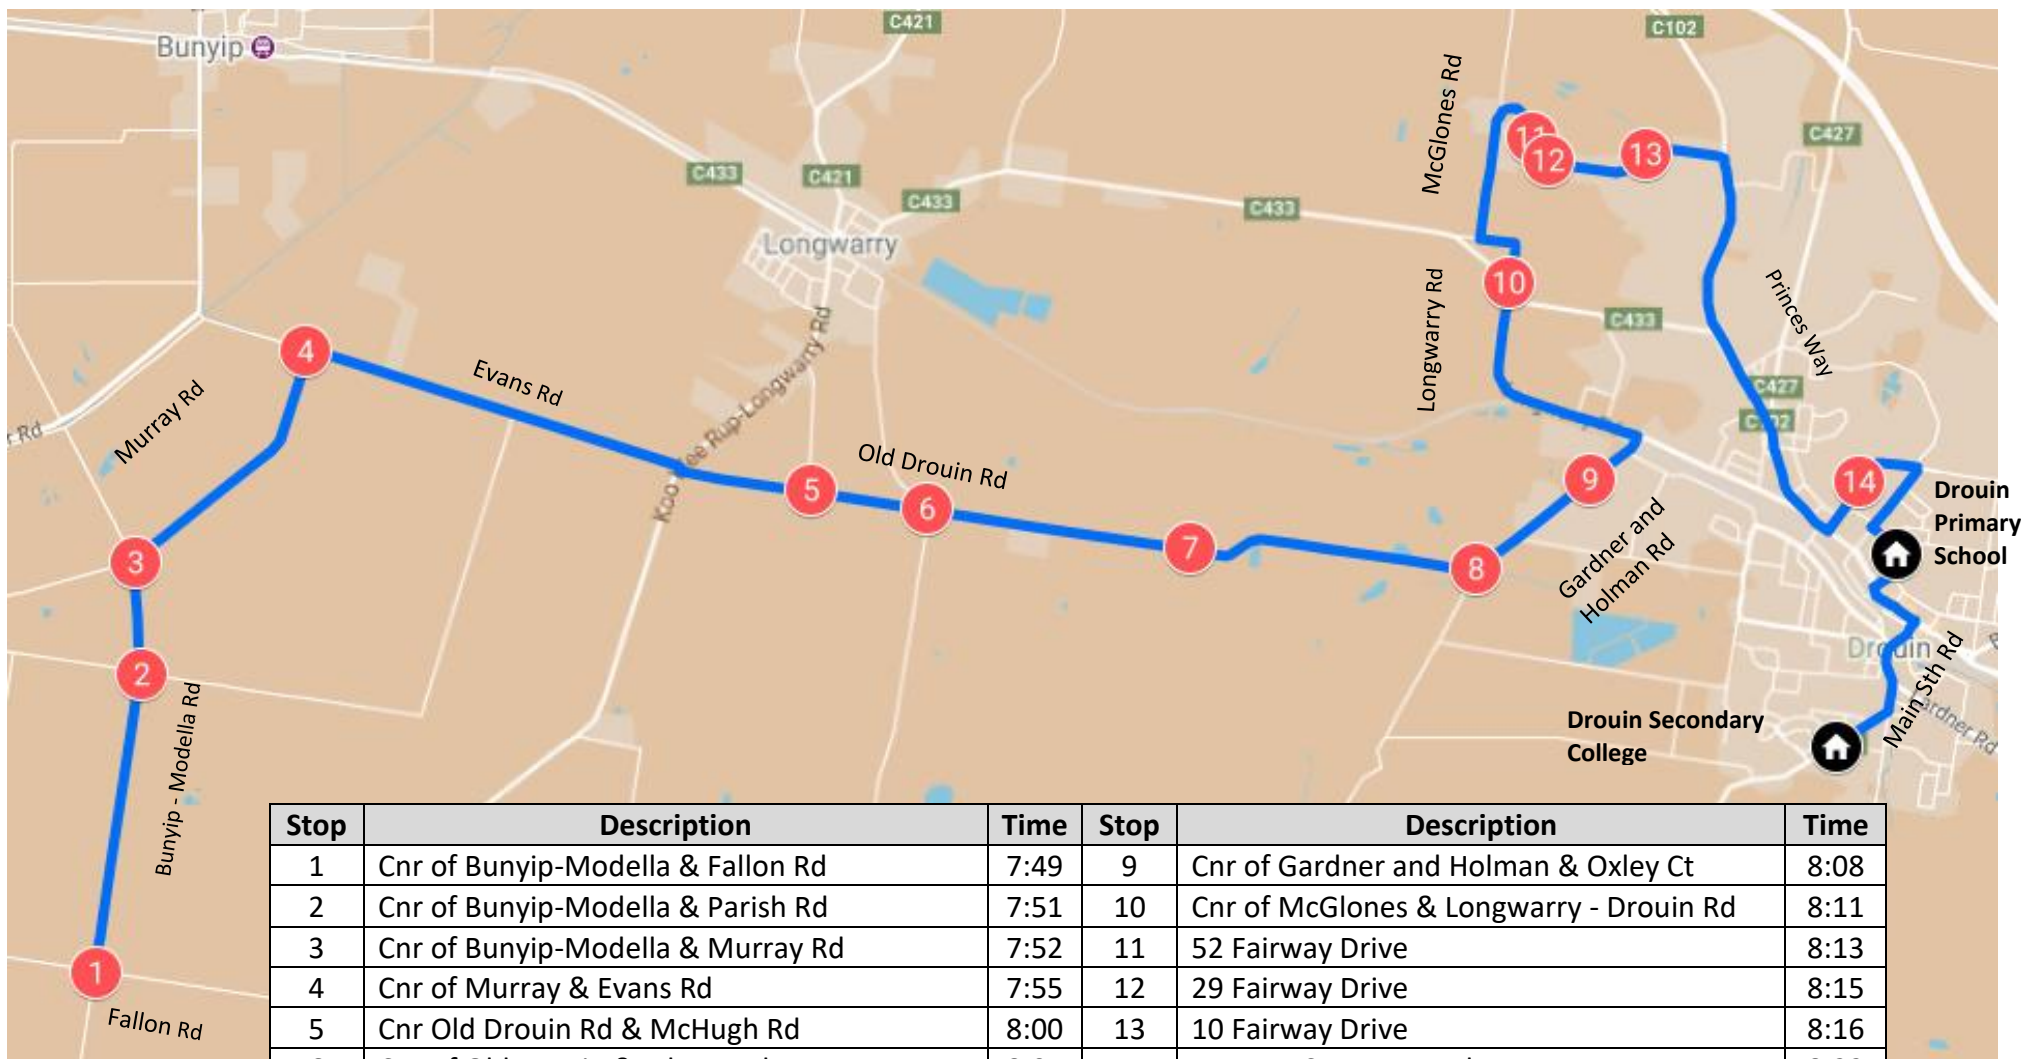

Modella – Morning Route

Drouin Secondary College

Stop	Description	Time	Stop	Description	Time
1	Cnr of Bunyip-Modella & Fallon Rd	7:49	9	Cnr of Gardner and Holman & Oxley Ct	8:08
2	Cnr of Bunyip-Modella & Parish Rd	7:51	10	Cnr of McGlones & Longwarry - Drouin Rd	8:11
3	Cnr of Bunyip-Modella & Murray Rd	7:52	11	52 Fairway Drive	8:13
4	Cnr of Murray & Evans Rd	7:55	12	29 Fairway Drive	8:15
5	Cnr Old Drouin Rd & McHugh Rd	8:00	13	10 Fairway Drive	8:16
6	Cnr of Old Drouin & Edgars Rd	8:01	14	Bennett Street Interchange	8:22
7	375 Old Drouin Rd	8:04		Drouin Primary School	8:26
8	Cnr of Old Drouin & Gardner and Holman Rd	8:07		Drouin Secondary College	8:30

Modella – Afternoon Route

Drouin Secondary College

Stop	Description	Time	Stop	Description	Time
	Drouin Secondary College	3:45	7	Cnr of Old Drouin & Gardner and Holman Rd	4:18
1	Bennett Street Interchange	3:50	8	375 Old Drouin Rd	4:19
	(Connect with bus service from St. Paul's & WRC)		9	Cnr of Old Drouin & Edgars Rd	4:23
2	8A Fairway Drive	4:06	10	Cnr of Old Drouin & McHugh Rd	4:23
3	29 Fairway Drive	4:08	11	Cnr of Murray & Evans Rd	4:28
4	52 Fairway Drive	4:09	12	Cnr of Bunyip-Modella & Murray Rd	4:31
5	Cnr of McGlones & Longwarry - Drouin Rd	4:10	13	Cnr of Bunyip-Modella & Parish Rd	4:32
6	Cnr of Gardner and Holman & Oxley Ct (Stop before Oxley)	4:14	14	Cnr of Bunyip-Modella & Fallon Rd	4:34