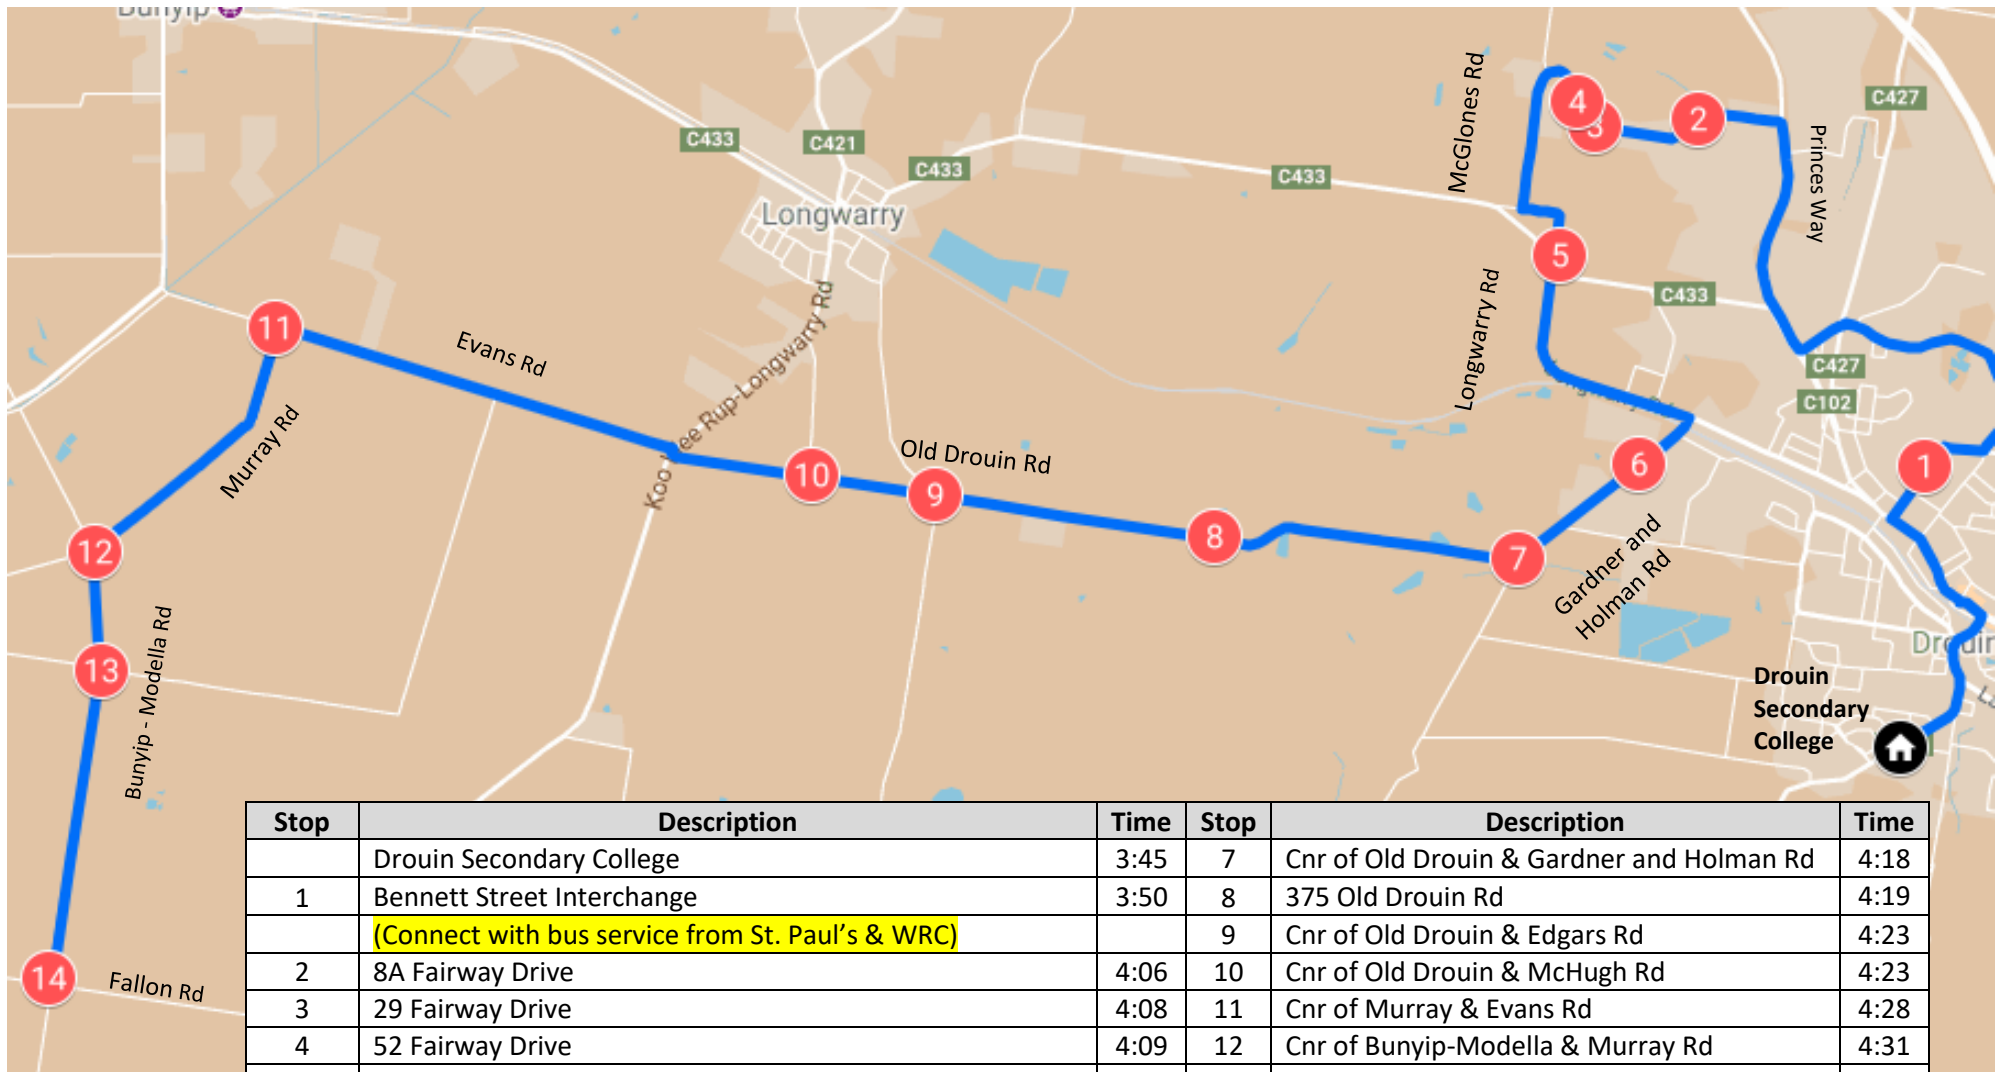

Modella – Morning Route

Drouin Secondary College

Stop	Description	Time	Stop	Description	Time
1	Cnr of Bunyip-Modella & Fallon Rd	7:49	9	Cnr of Gardner and Holman & Oxley Ct	8:08
2	Cnr of Bunyip-Modella & Parish Rd	7:51	10	Cnr of McGlones & Longwarry - Drouin Rd	8:11
3	Cnr of Bunyip-Modella & Murray Rd	7:52	11	52 Fairway Drive	8:13
4	Cnr of Murray & Evans Rd	7:55	12	29 Fairway Drive	8:15
5	Cnr Old Drouin Rd & McHugh Rd	8:00	13	10 Fairway Drive	8:16
6	Cnr of Old Drouin & Edgars Rd	8:01	14	Bennett Street Interchange	8:22
7	375 Old Drouin Rd	8:04		Drouin Primary School	8:26
8	Cnr of Old Drouin & Gardner and Holman Rd	8:07		Drouin Secondary College	8:30

Modella – Afternoon Route

Drouin Secondary College

Stop	Description	Time	Stop	Description	Time
	Drouin Secondary College	3:45	7	Cnr of Old Drouin & Gardner and Holman Rd	4:18
1	Bennett Street Interchange	3:50	8	375 Old Drouin Rd	4:19
	(Connect with bus service from St. Paul's & WRC)		9	Cnr of Old Drouin & Edgars Rd	4:23
2	8A Fairway Drive	4:06	10	Cnr of Old Drouin & McHugh Rd	4:23
3	29 Fairway Drive	4:08	11	Cnr of Murray & Evans Rd	4:28
4	52 Fairway Drive	4:09	12	Cnr of Bunyip-Modella & Murray Rd	4:31
5	Cnr of McGlones & Longwarry - Drouin Rd	4:10	13	Cnr of Bunyip-Modella & Parish Rd	4:32
6	Cnr of Gardner and Holman & Oxley Ct (Stop before Oxley)	4:14	14	Cnr of Bunyip-Modella & Fallon Rd	4:34