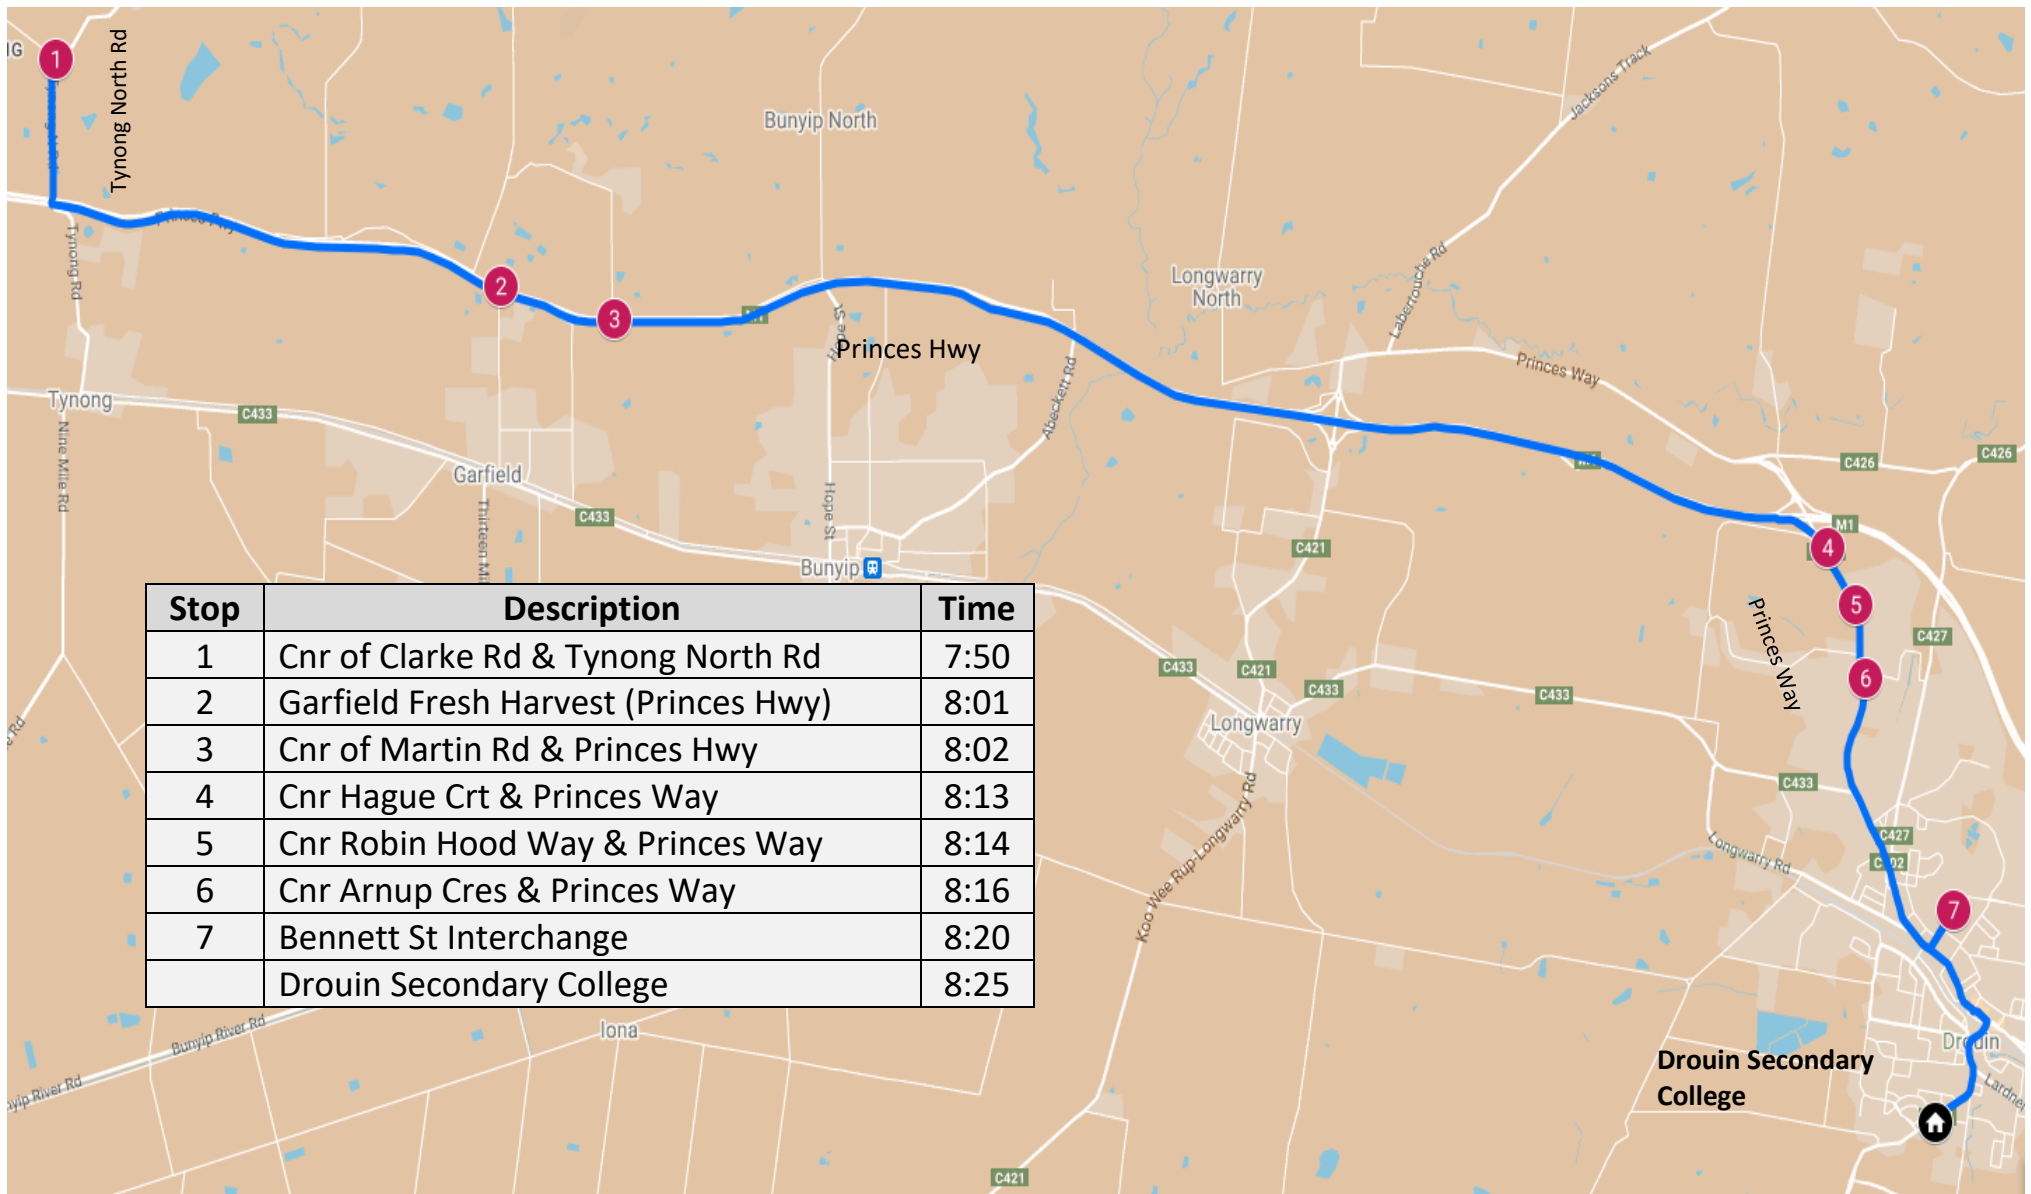

# Tynong North – Morning Route

Drouin Secondary College

# Tynong North – Afternoon Route

Drouin Secondary College