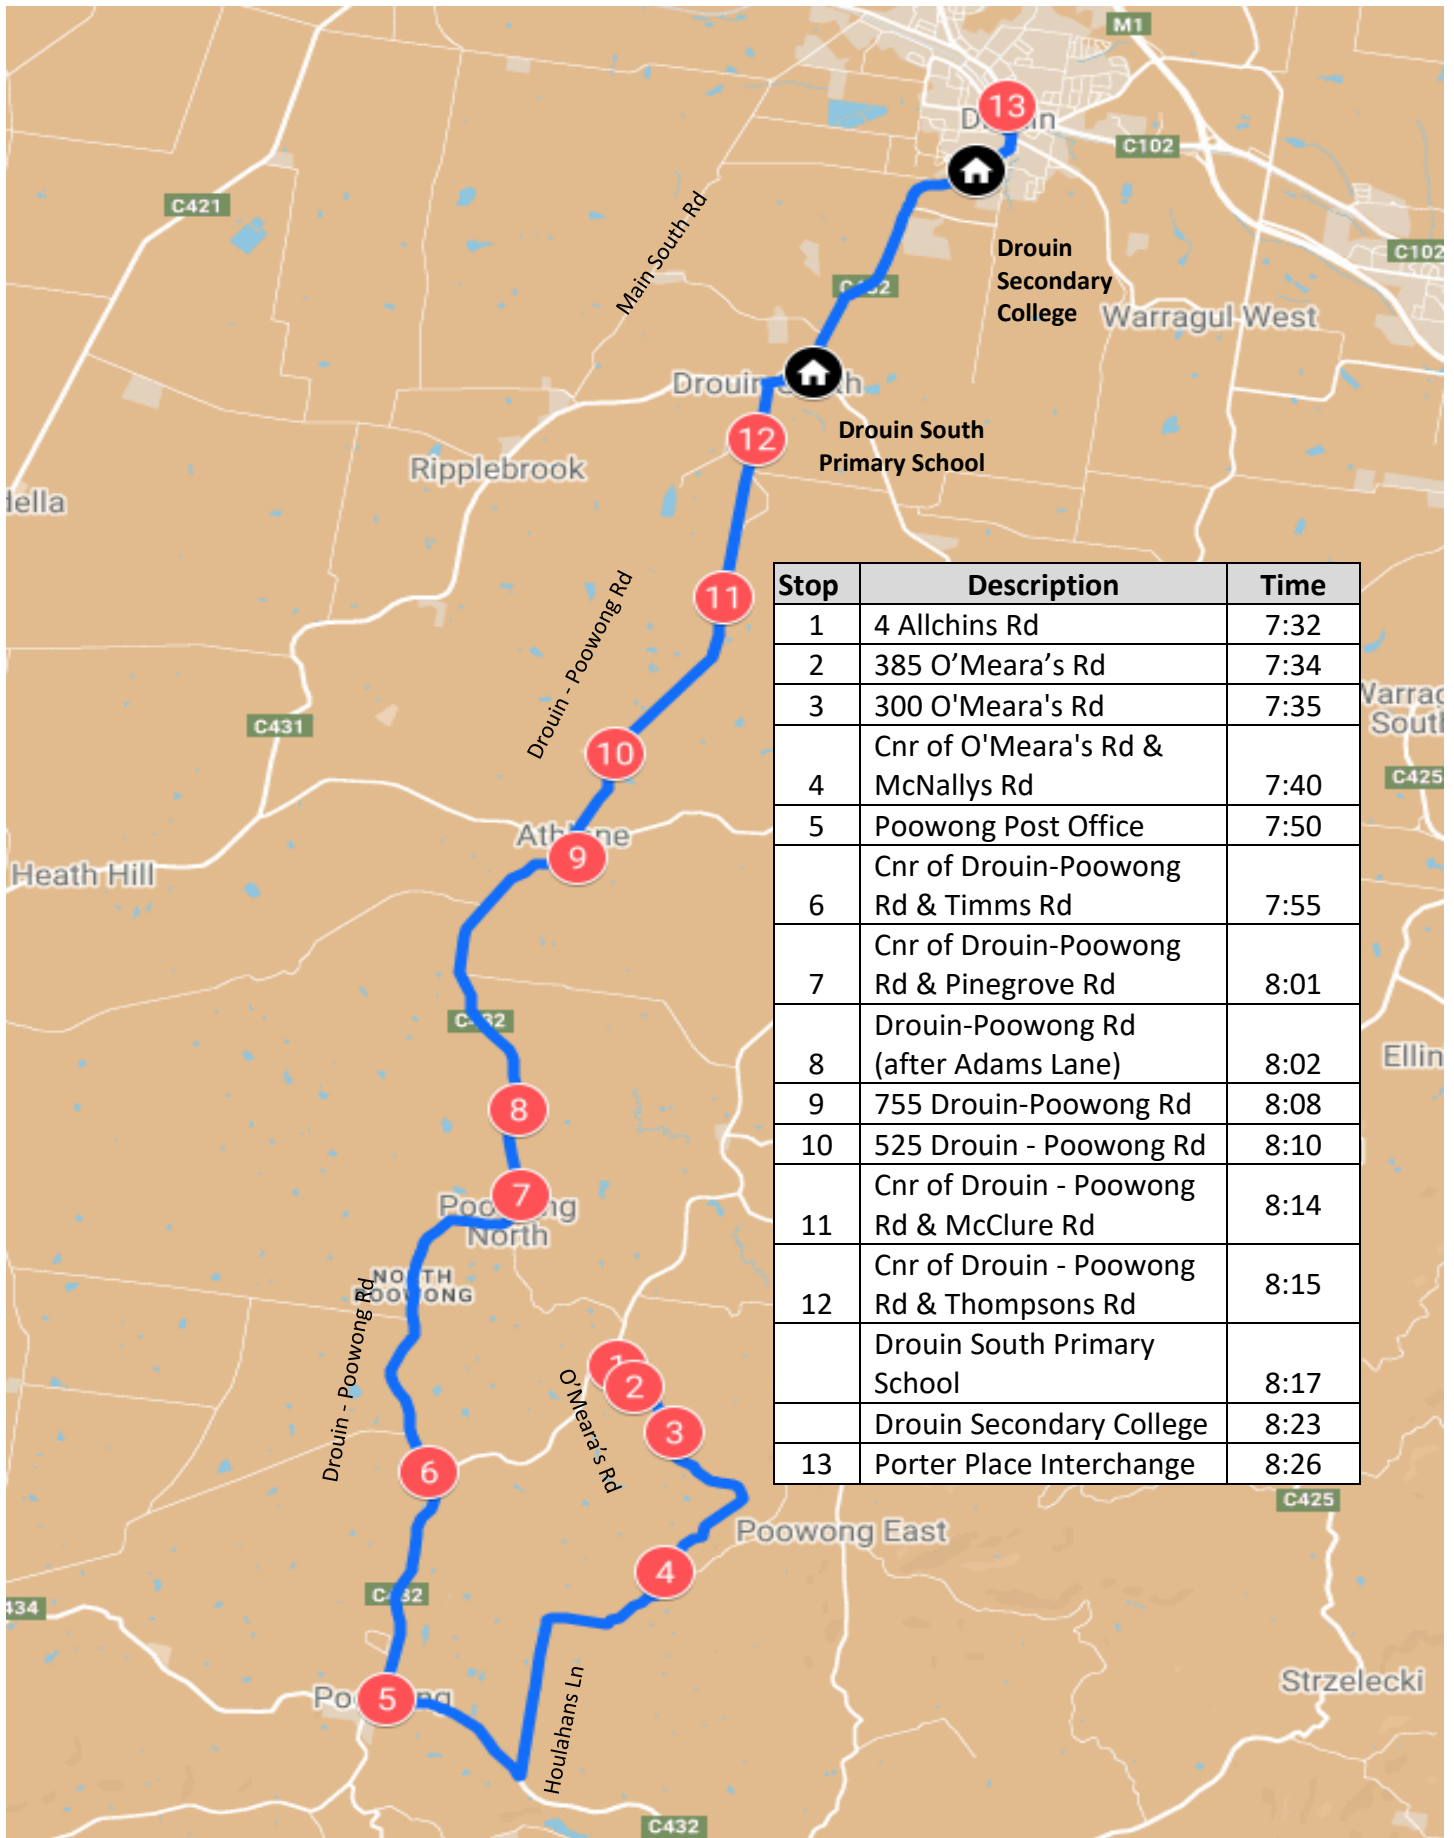

# Poowong North – Morning Route

Drouin Secondary College

Stop	Description	Time
1	4 Allchins Rd	7:32
2	385 O'Meara's Rd	7:34
3	300 O'Meara's Rd	7:35
4	Cnr of O'Meara's Rd & McNallys Rd	7:40
5	Poowong Post Office	7:50
6	Cnr of Drouin-Poowong Rd & Timms Rd	7:55
7	Cnr of Drouin-Poowong Rd & Pinegrove Rd	8:01
8	Drouin-Poowong Rd (after Adams Lane)	8:02
9	755 Drouin-Poowong Rd	8:08
10	525 Drouin - Poowong Rd	8:10
11	Cnr of Drouin - Poowong Rd & McClure Rd	8:14
12	Cnr of Drouin - Poowong Rd & Thompsons Rd	8:15
	Drouin South Primary School	8:17
	Drouin Secondary College	8:23
13	Porter Place Interchange	8:26

# Poowong North – Afternoon Route

Drouin Secondary College