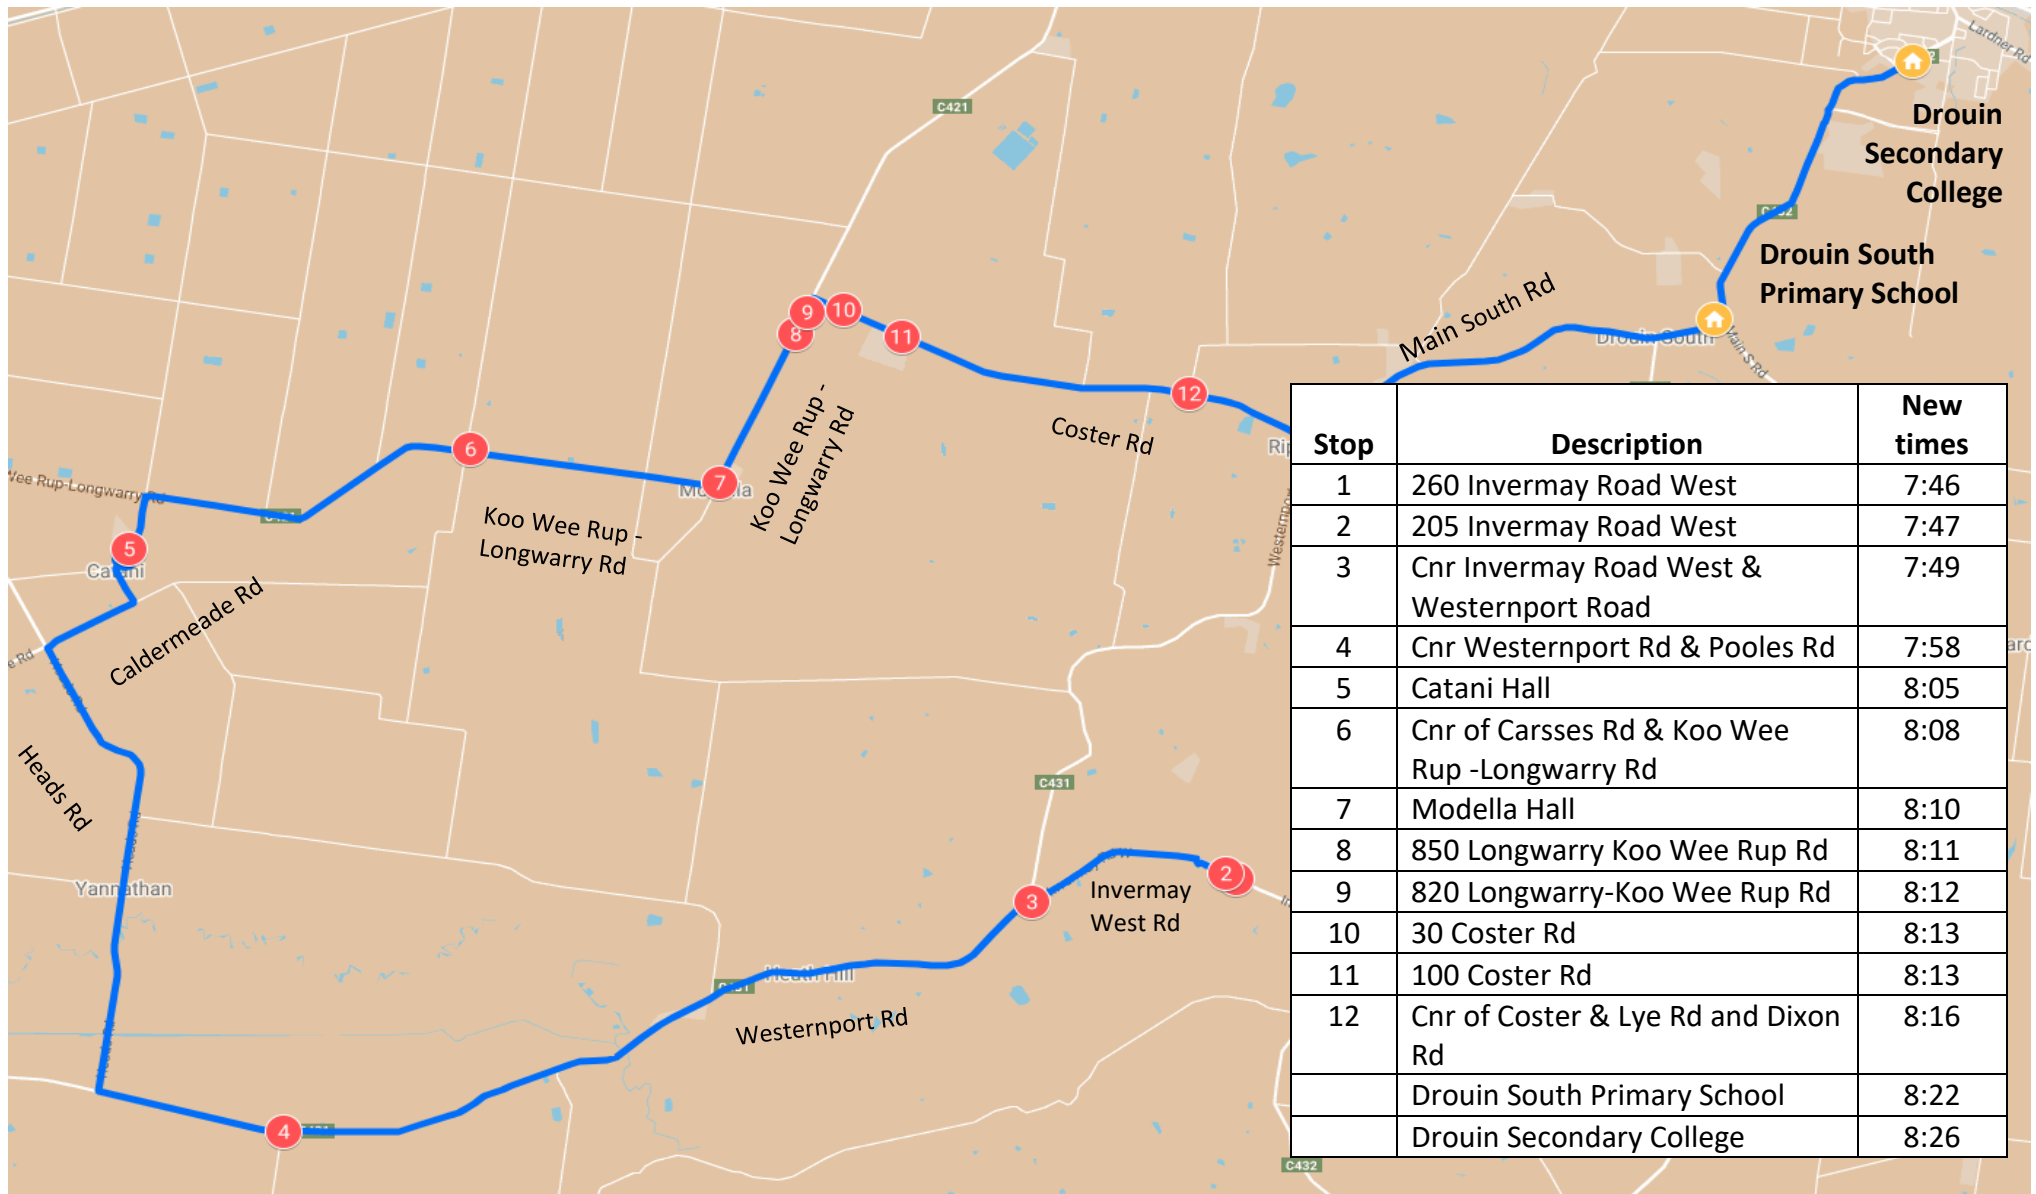

Heath Hill – Morning Route

Drouin Secondary College

Stop	Description	New times
1	260 Invermay Road West	7:46
2	205 Invermay Road West	7:47
3	Cnr Invermay Road West & Westernport Road	7:49
4	Cnr Westernport Rd & Pooles Rd	7:58
5	Catani Hall	8:05
6	Cnr of Carsses Rd & Koo Wee Rup -Longwarry Rd	8:08
7	Modella Hall	8:10
8	850 Longwarry Koo Wee Rup Rd	8:11
9	820 Longwarry-Koo Wee Rup Rd	8:12
10	30 Coster Rd	8:13
11	100 Coster Rd	8:13
12	Cnr of Coster & Lye Rd and Dixon Rd	8:16
	Drouin South Primary School	8:22
	Drouin Secondary College	8:26

Heath Hill – Afternoon Route

Drouin Secondary College