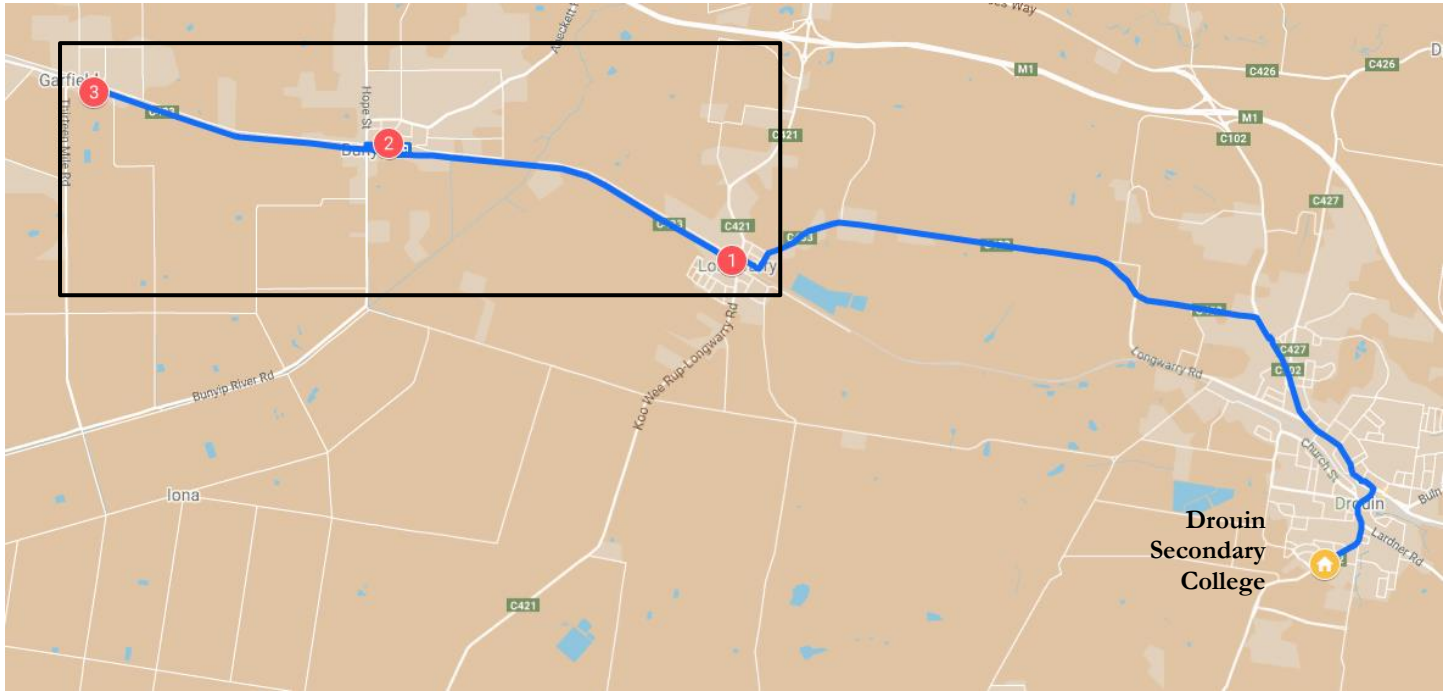

Garfield-Bunyip – Morning Route

Drouin Secondary College

Stop	Description	Time
1	Ritchie St, Garfield	7:50
2	Bunyip IGA	7:57
3	Longwarry Station	8:01
	Drouin Secondary College	8:20

Garfield-Bunyip – Afternoon Route

Drouin Secondary College

Stop	Description	Time
	Drouin Secondary College	3:45
1	Longwarry Station	3:55
2	Bunyip IGA	4:00
3	Ritchie St, Garfield	4:10