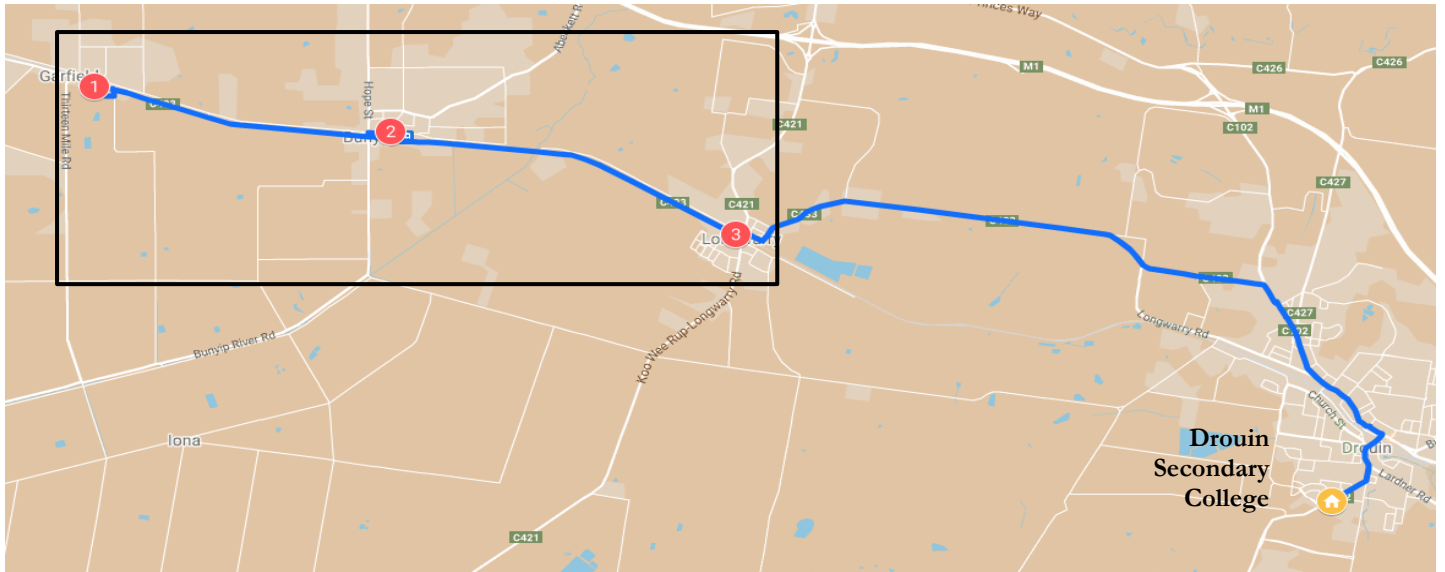

Garfield-Bunyip – Morning Route

Drouin Secondary College

Stop	Description	Time
1	Ritchie St, Garfield	7:50
2	Bunyip IGA	7:57
3	Longwarry Station	8:01
	Drouin Secondary College	8:20

Garfield-Bunyip – Afternoon Route

Drouin Secondary College

Stop	Description	Time
	Drouin Secondary College	3:45
1	Longwarry Station	3:55
2	Bunyip IGA	4:00
3	Ritchie St, Garfield	4:10