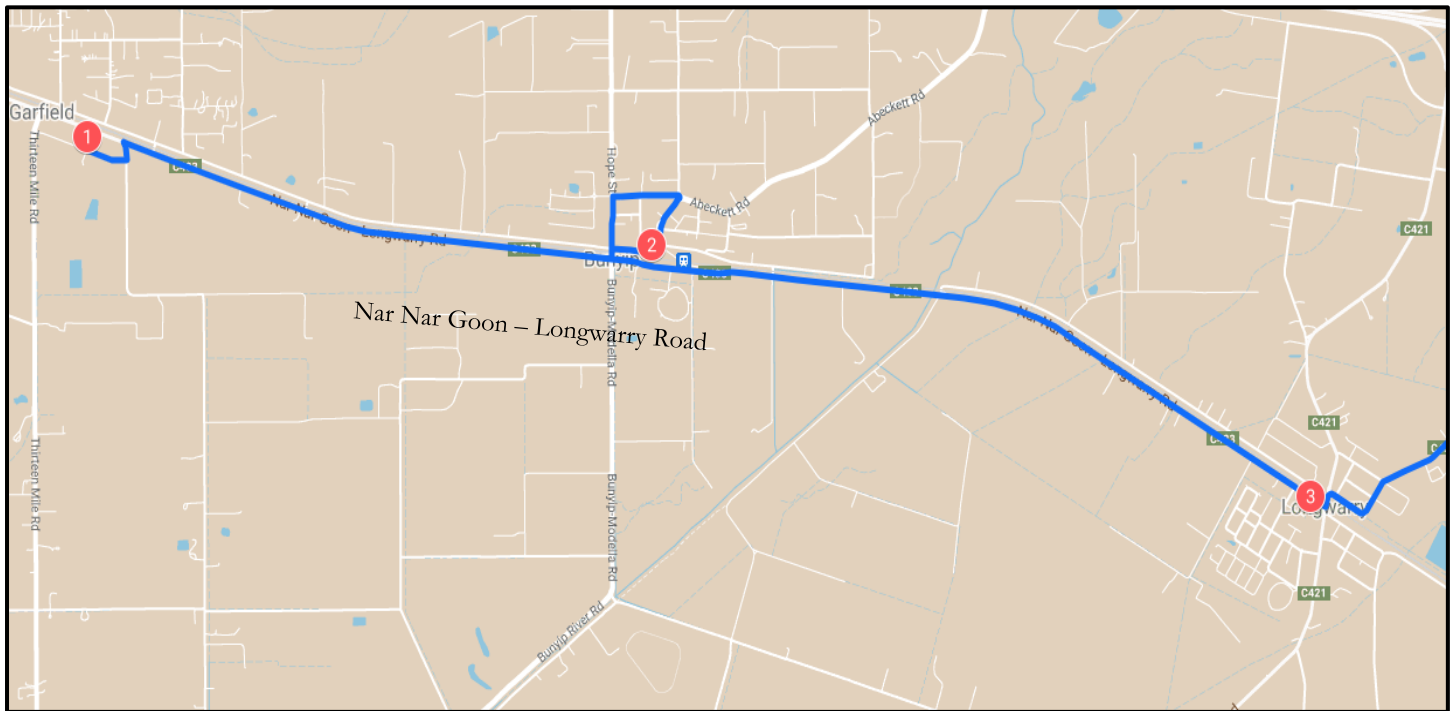

Garfield-Bunyip – Morning Route

Drouin Secondary College

Stop	Description	Time
1	Ritchie St, Garfield	7:50
2	Bunyip IGA	7:57
3	Longwarry Station	8:01
	Drouin Secondary College	8:20

Garfield-Bunyip – Afternoon Route

Drouin Secondary College

Stop	Description	Time
	Drouin Secondary College	3:45
1	Longwarry Station	3:55
2	Bunyip IGA	4:00
3	Ritchie St, Garfield	4:10