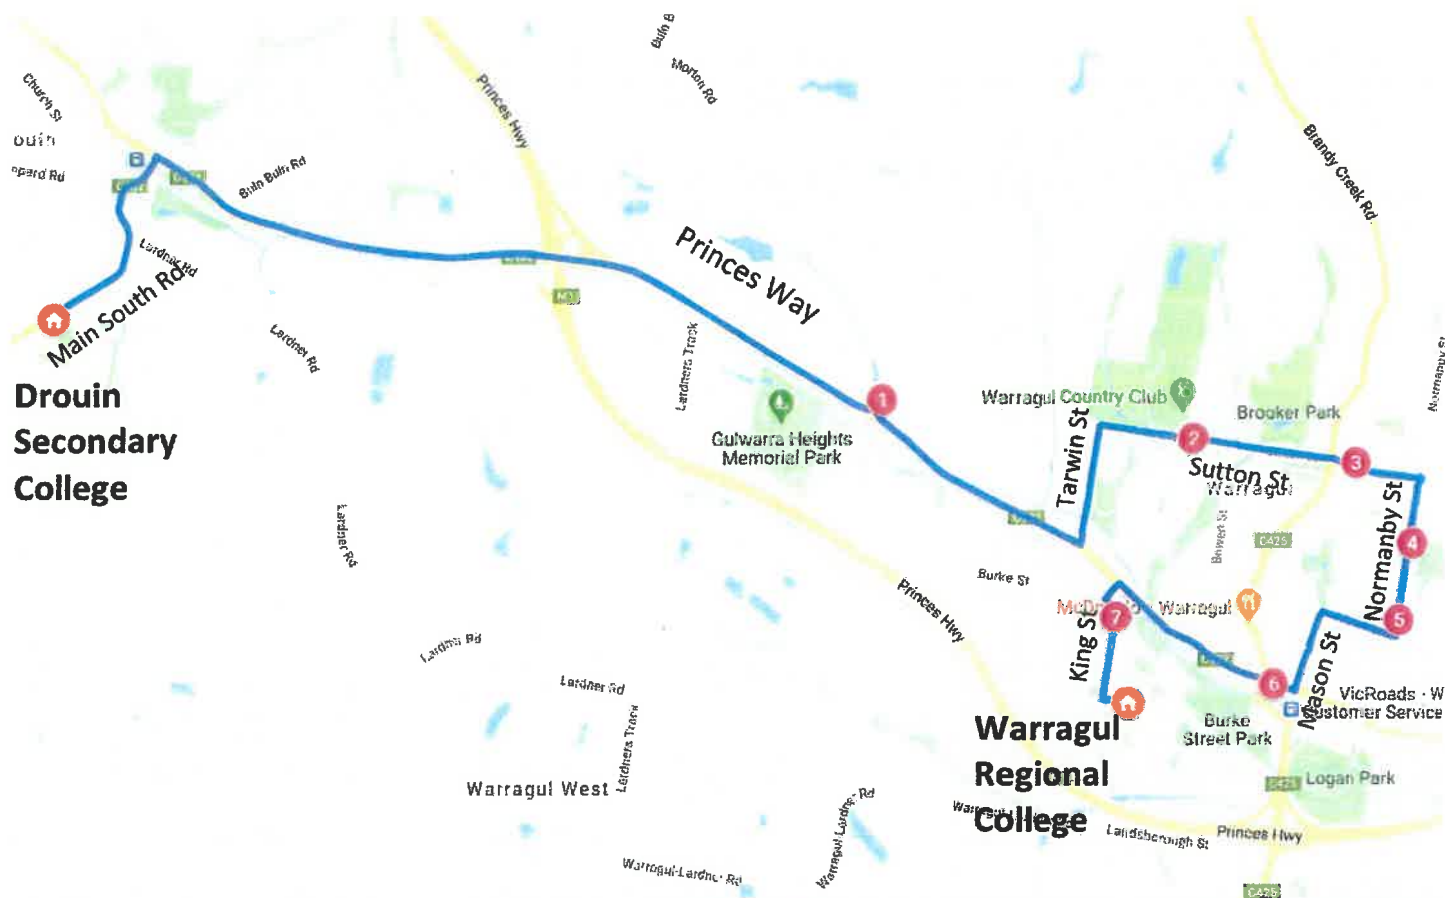

# Town Run #40 – Afternoon Route

Drouin Secondary College - Warragul

Stop	Description	Time
	Drouin Secondary College	3:30
1	Waterford Rise Estate - Crole Dr	3:39
2	57 Sutton St (St. Paul's - Yr 9)	3:46
3	137 Sutton St	3:51
4	Corner of Normanby & Stoffers St	3:53
5	Opposite 115 Normanby St	3:54
6	Queen St PTV Bus Stop	3:57
7	9 King St	3:59
	Warragul Regional College	4:00