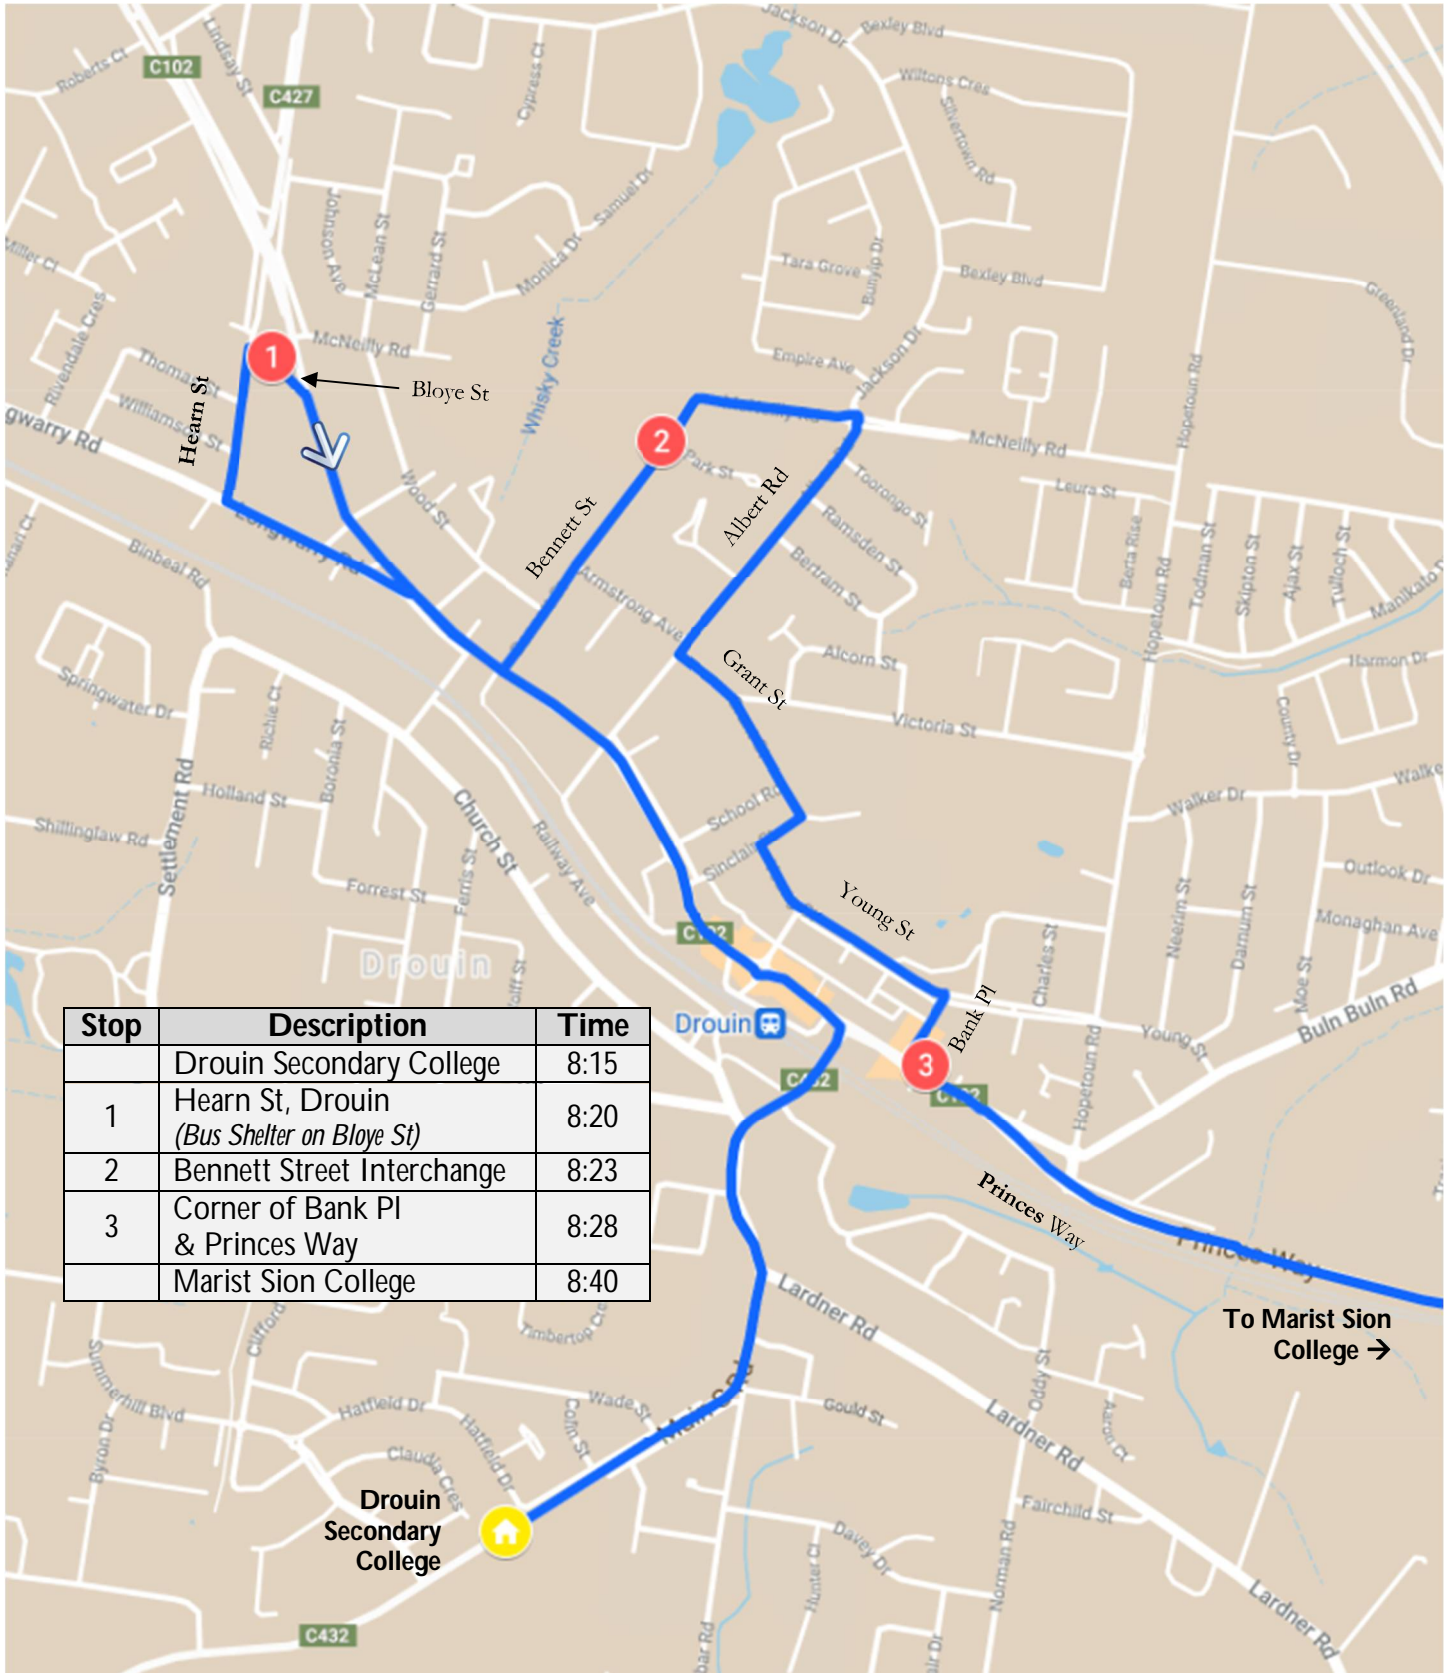

Tynong – Morning Route

Drouin Secondary College

Tynong – Afternoon Route

Drouin Secondary College

Hearn Street – Morning Route

Marist Sion College

Hearn Street – Afternoon Route

Marist Sion College

← From Marist Sion College

Drouin Secondary College