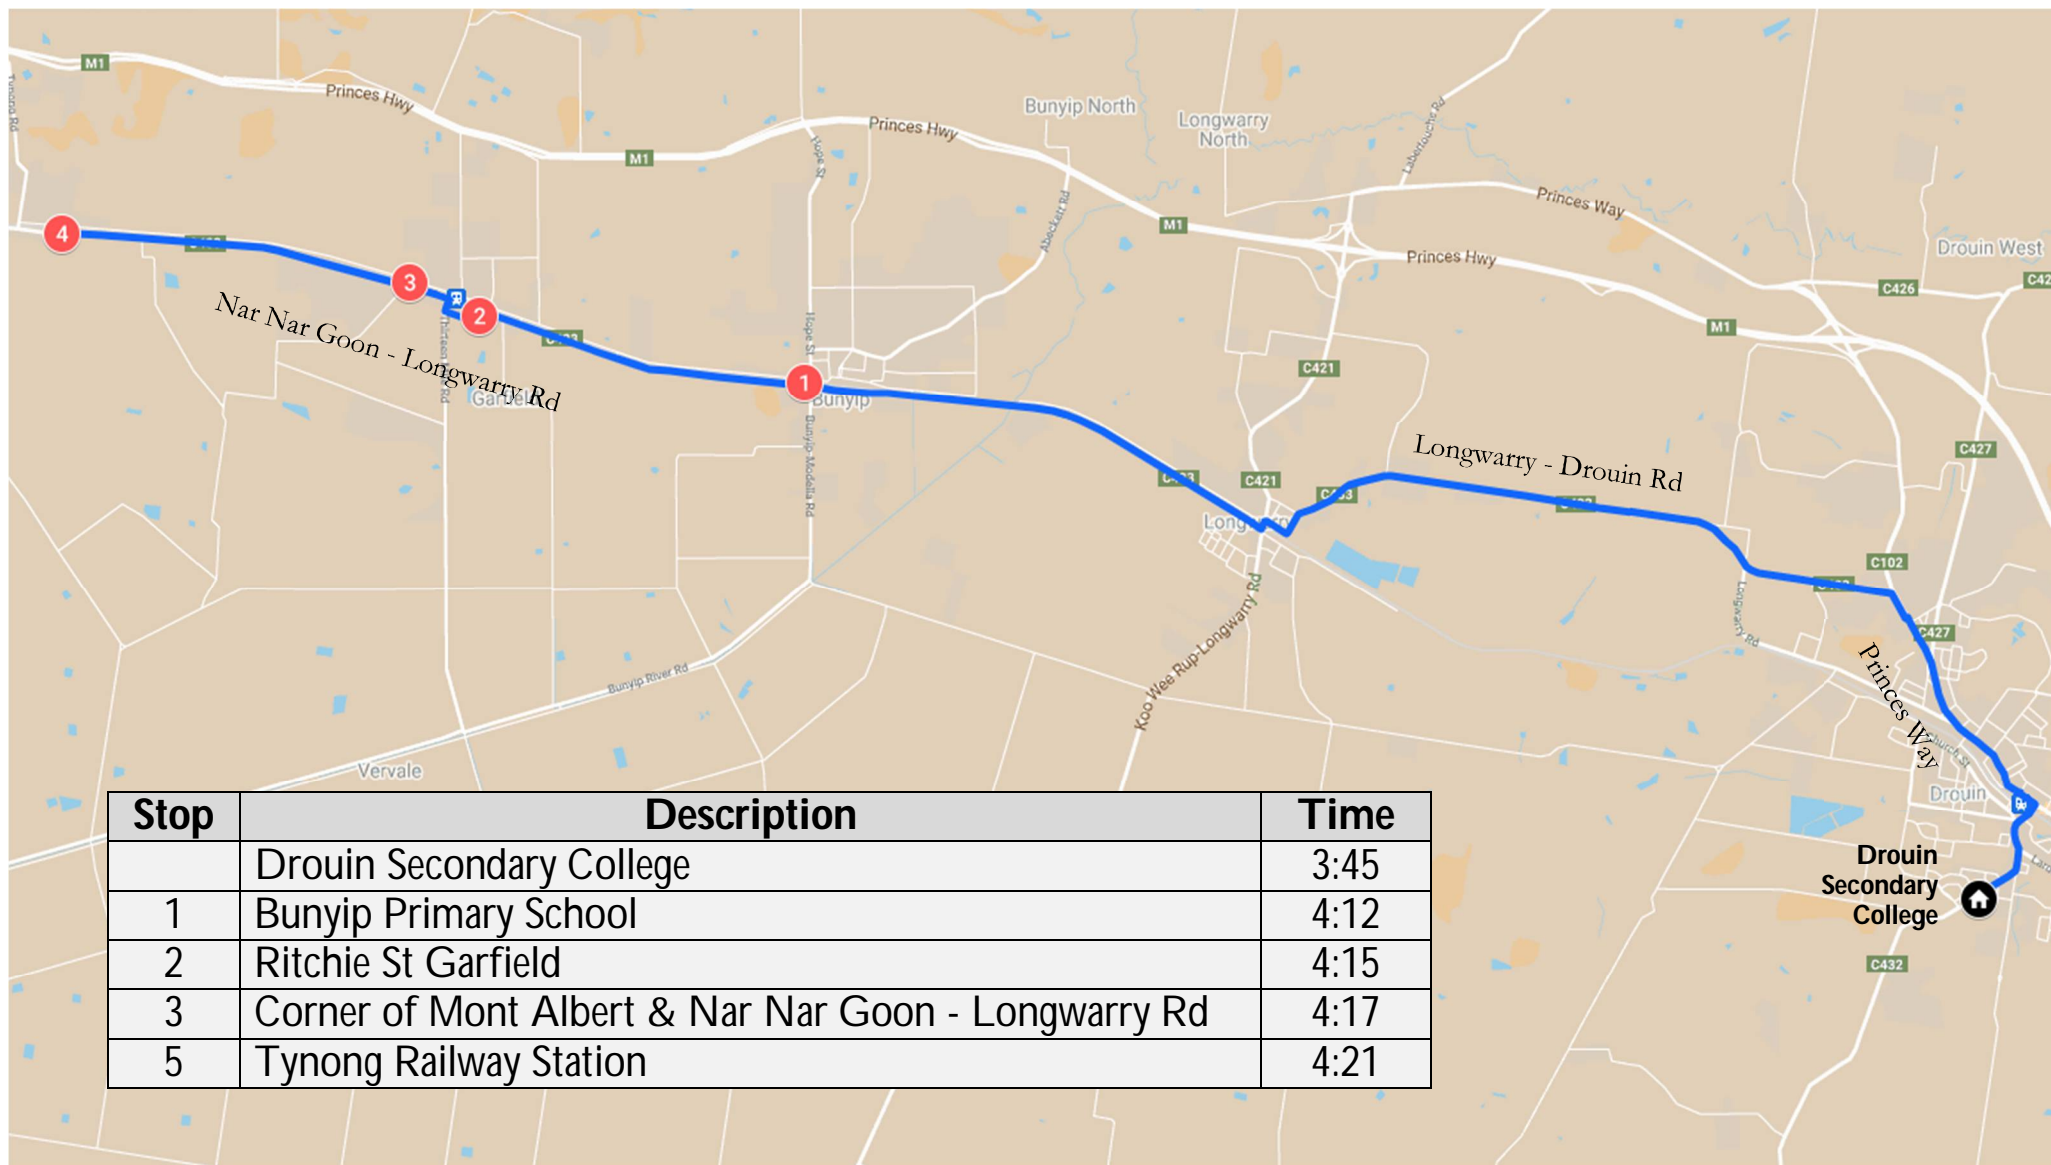

Tynong – Morning Route

Drouin Secondary College

Tynong – Afternoon Route

Drouin Secondary College

Hearn Street – Morning Route

Marist Sion College

Hearn Street – Afternoon Route

Marist Sion College

← From Marist Sion College

Drouin Secondary College