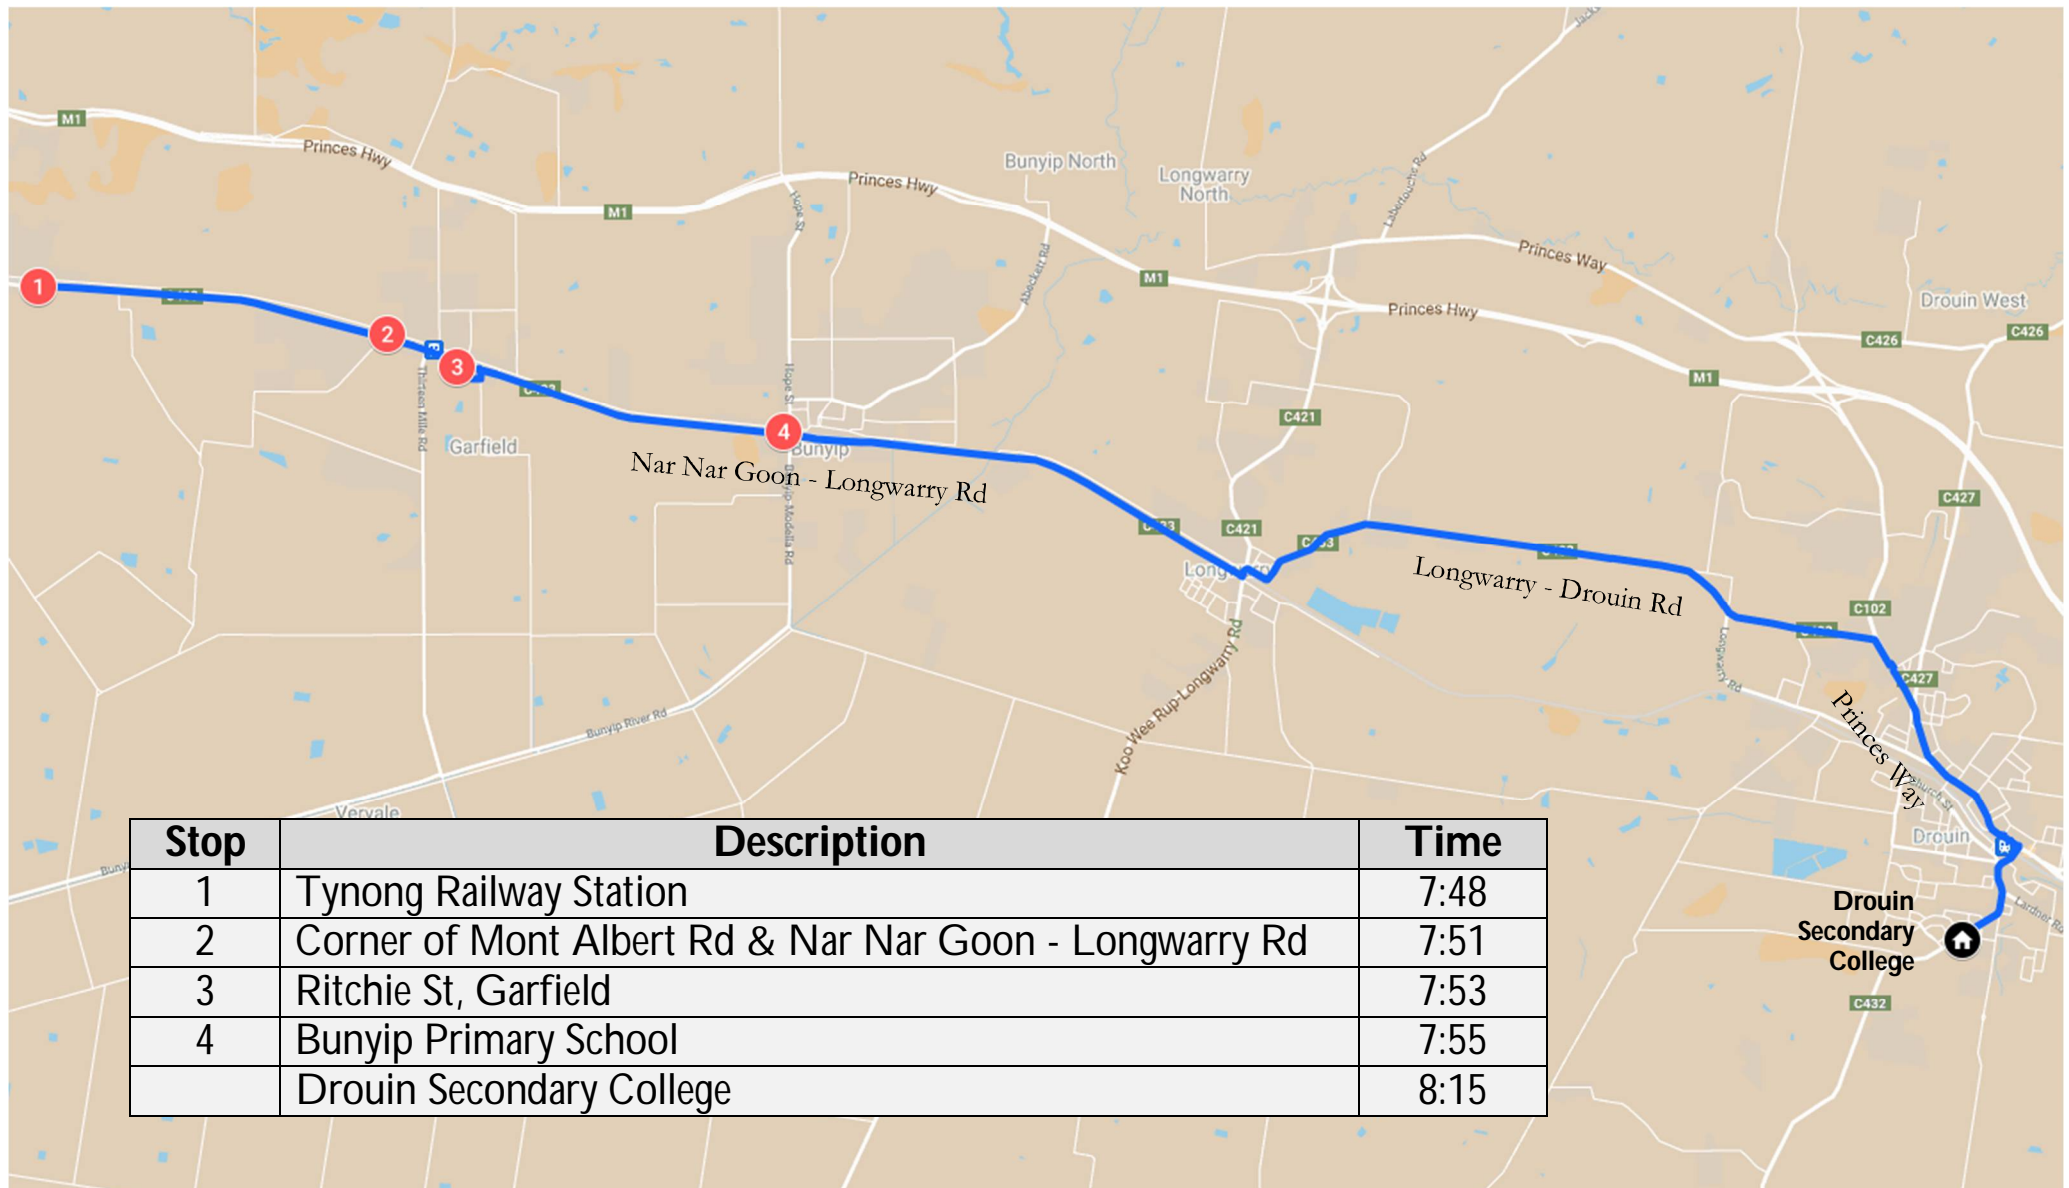

Tynong – Morning Route

Drouin Secondary College

Tynong – Afternoon Route

Drouin Secondary College

Hearn Street – Morning Route

Marist Sion College

Hearn Street – Afternoon Route

Marist Sion College

← From Marist Sion College

Drouin Secondary College