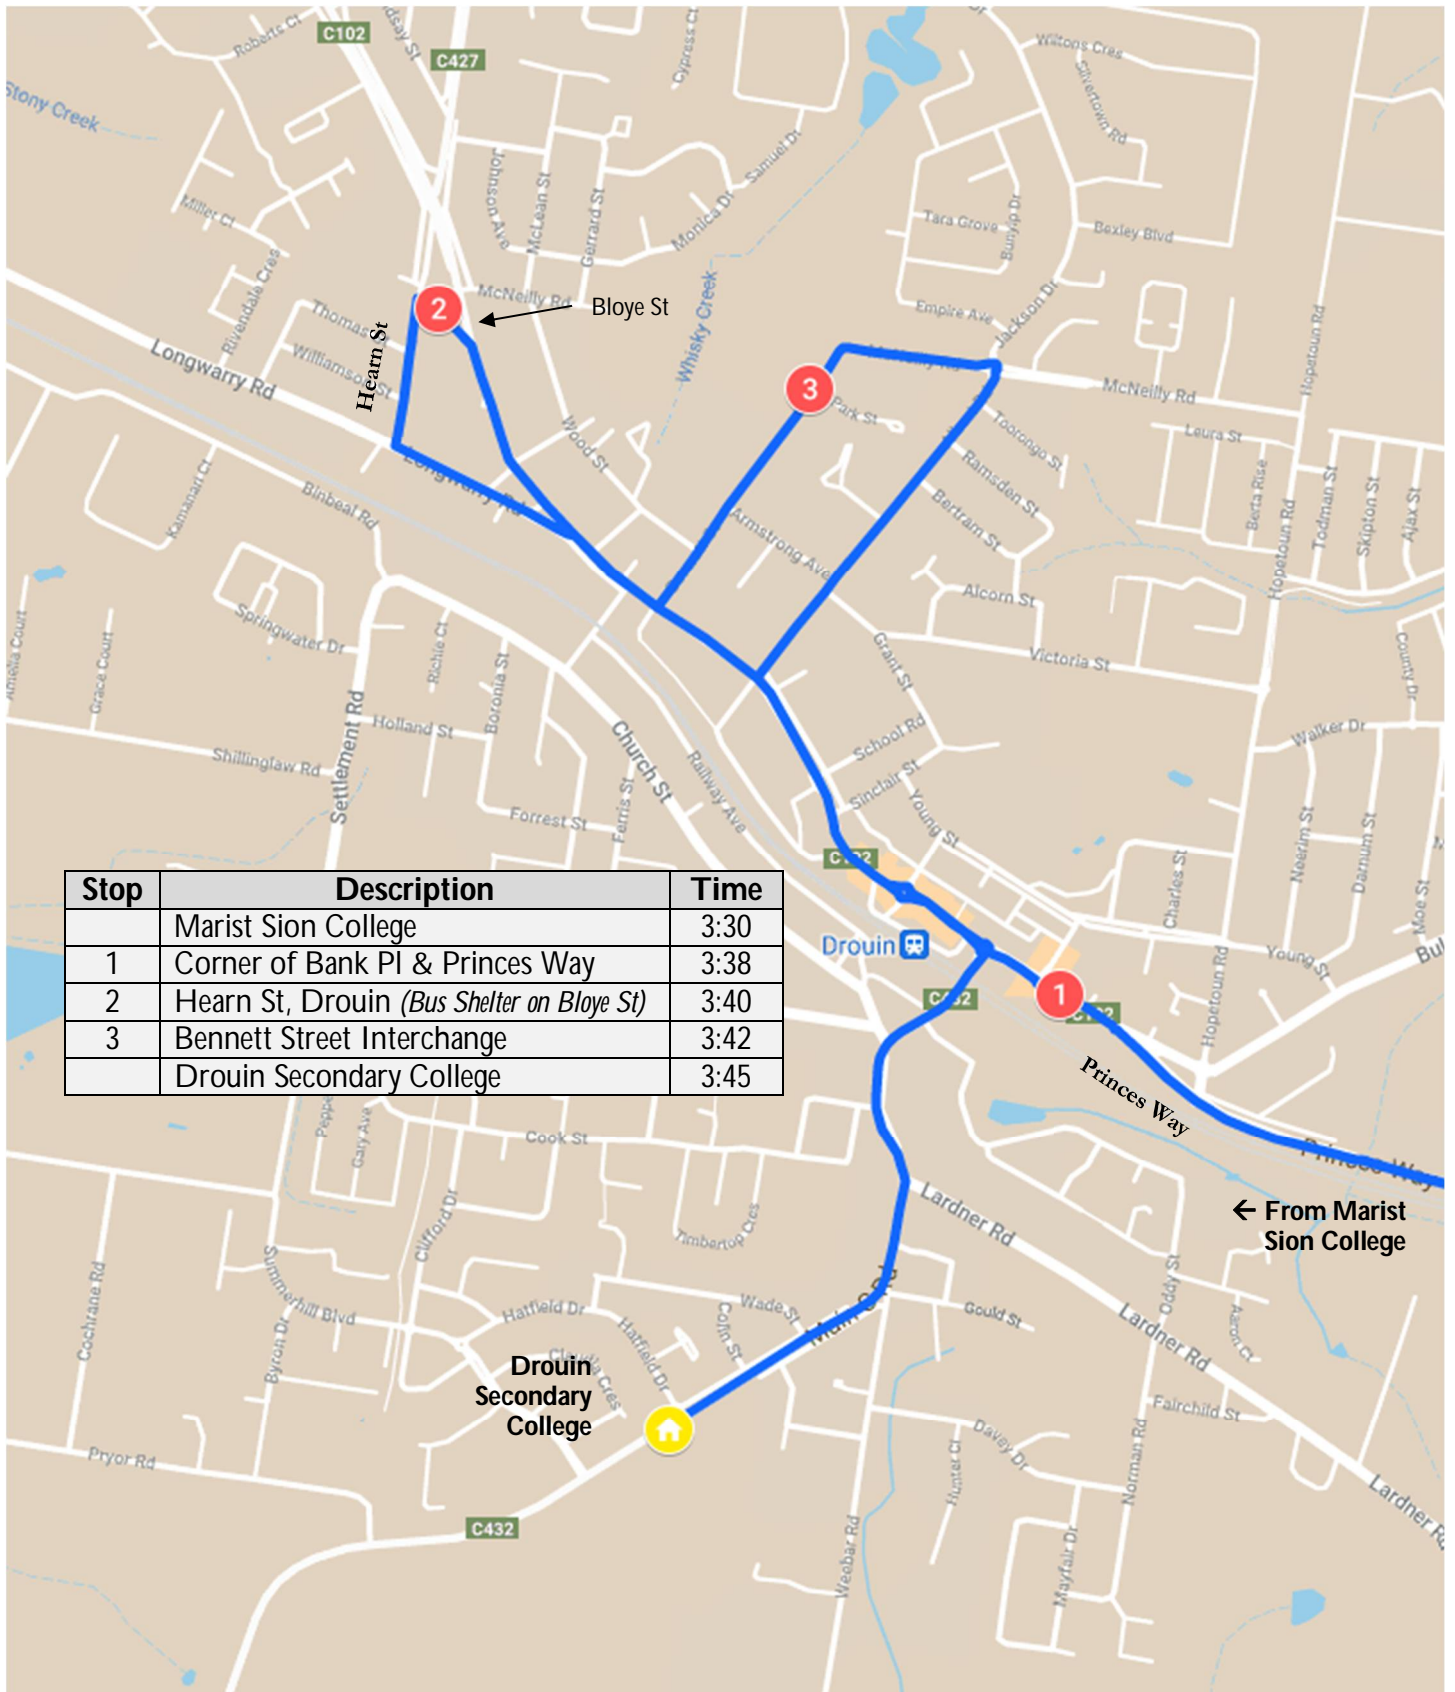

Tynong – Morning Route

Drouin Secondary College

Tynong – Afternoon Route

Drouin Secondary College

Hearn Street – Morning Route

Marist Sion College

Hearn Street – Afternoon Route

Marist Sion College

← From Marist Sion College

Drouin Secondary College