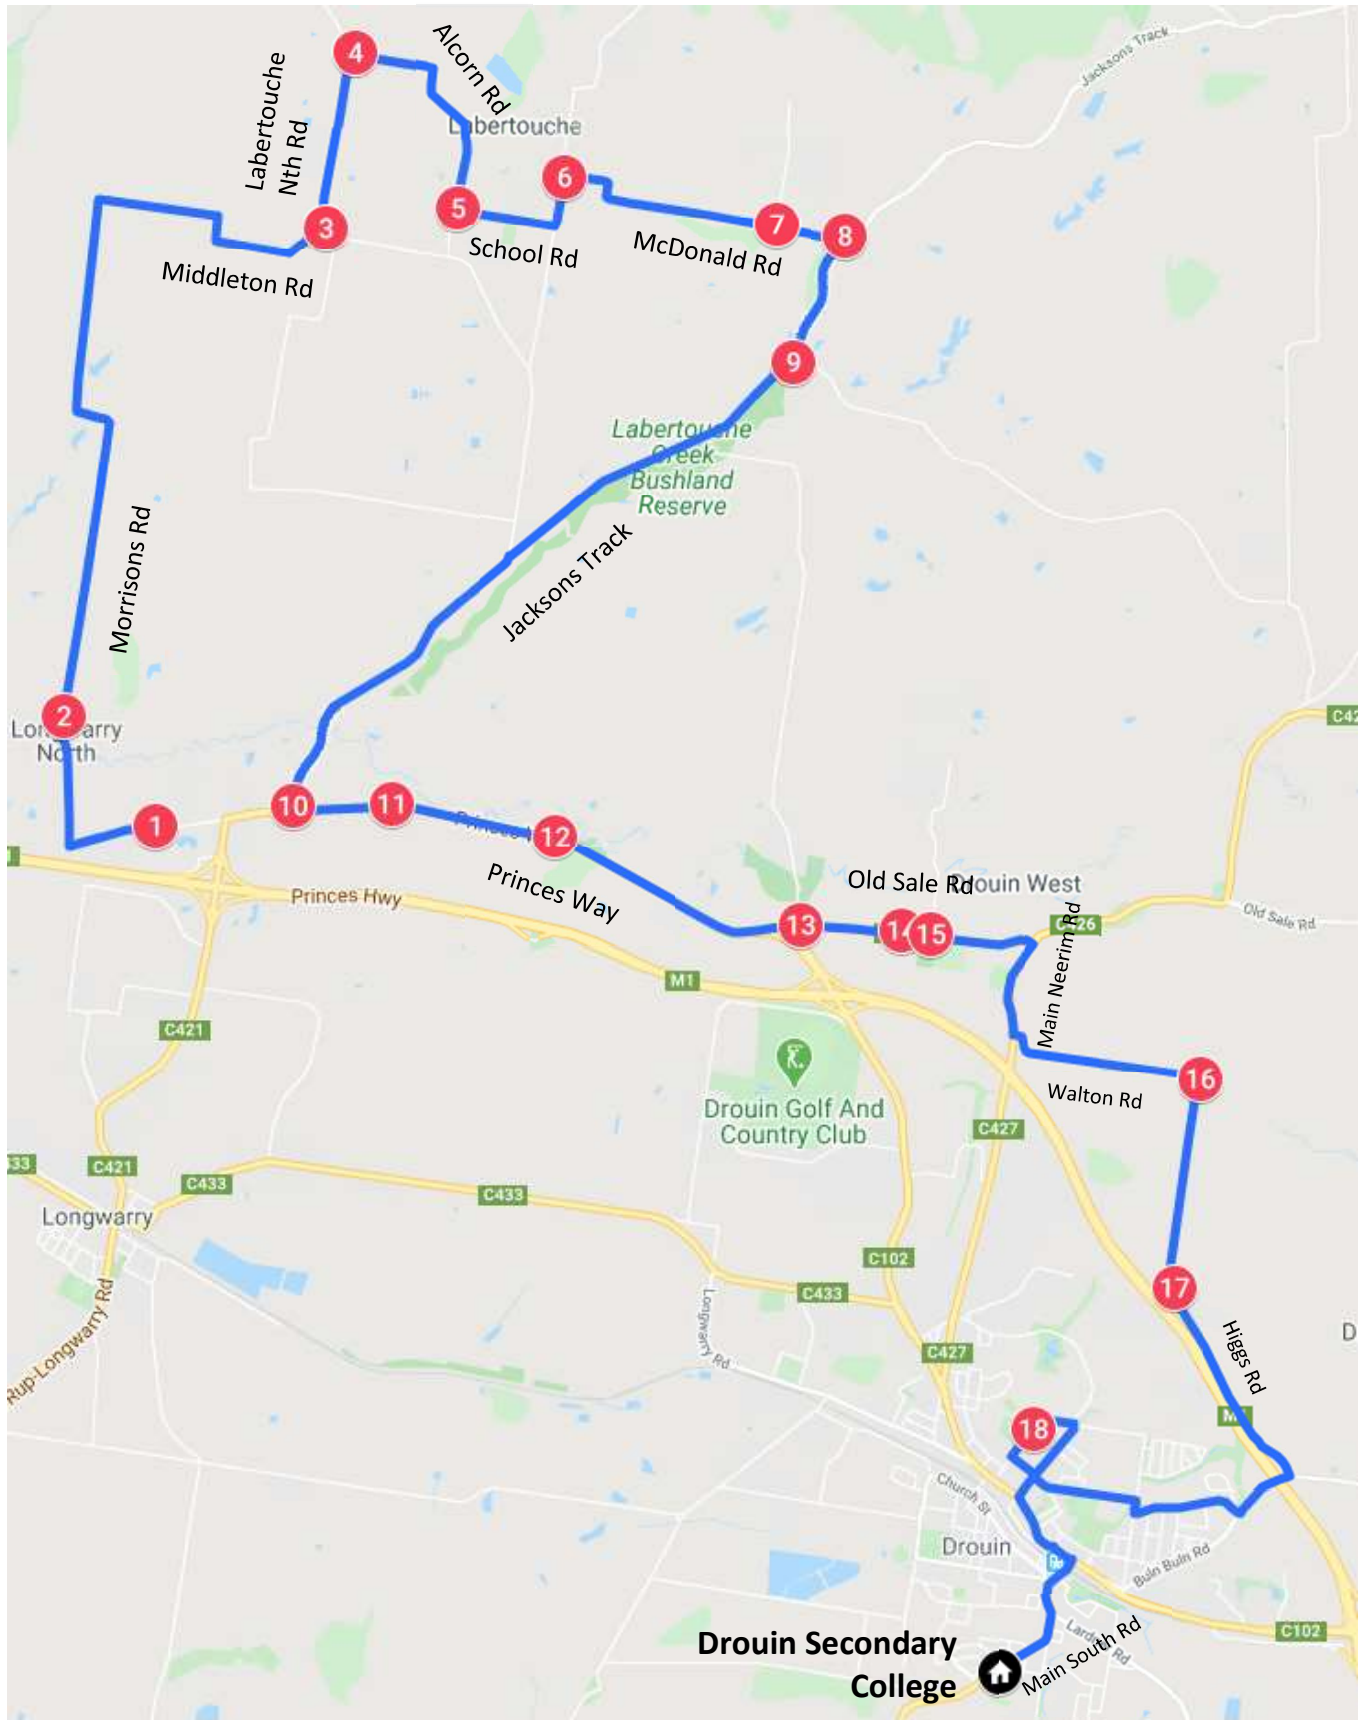

Labertouche – Morning Route

Drouin Secondary College

Labertouche – Morning Route

Drouin Secondary College

Stop	Description	Time
1	Corner of Princes Way & Potter Rd	7:35
2	Settlers Rest Caravan Park - 111 Morrisons Rd	7:38
3	Corner of Middleton Rd & Labertouche North Rd	7:43
4	Corner of Labertouche North Rd & Alcorn Rd	7:46
5	Corner of Alcorn Rd & School Rd	7:48
6	Corner of Forest Rd & McDonald Rd	7:51
7	Corner of McDonald Rd & Tonkin Rd	7:53
8	Corner of McDonald Rd & Jackson's Track	7:55
9	290 Jacksons Track	7:56
10	Corner Princes Way & Labertouche Rd	8:02
11	Corner Wiltshire Rd & Princes Way	8:03
12	450 Princes Way	8:04
13	Robin Hood Hotel – Corner of Old Sale Rd & Fisher Rd	8:07
14	101 Old Sale Road	8:08
15	Corner of Stock Road & Old Sale Road	8:09
16	Corner of Walton Rd & Higgs Rd	8:13
17	Corner of Higgs Rd & Boote Rd	8:16
18	Bennett Street Interchange	8:24
	Drouin Secondary College	8:30

Labertouche – Afternoon Route

Drouin Secondary College

Labertouche – Afternoon Route

Drouin Secondary College

Stop	Description	Time
	Drouin Secondary College	4:06
1	Corner of Higgs Rd & Boote Rd	4:13
2	Corner of Walton Rd & Higgs Rd	4:15
3	Corner of Stock Road & Old Sale Road	4:19
4	101 Old Sale Road	4:20
5	Robin Hood Hotel – Corner of Old Sale Rd & Fisher Rd	4:22
6	450 Princes Way	4:25
7	Corner Wiltshire Rd & Princes Way	4:26
8	Corner Mount Rd & Princes Way	4:27
9	Corner of Princes Way & Potter Rd	4:28
10	180 Morrisons Rd	4:30
11	Corner of Middleton Rd & Labertouche North Rd	4:36
12	Corner of Labertouche North Rd & Alcorn Rd	4:38
13	Corner of Alcorn Rd & School Rd	4:41
14	Corner of Forest Rd & McDonald Rd	4:43
15	Corner of McDonald Rd & Tonkin Rd	4:45
16	Corner of McDonald Rd & Jackson's Track	4:46
17	290 Jacksons Track	4:48
18	Corner of Jacksons Tk & Labertouche Rd	4:51