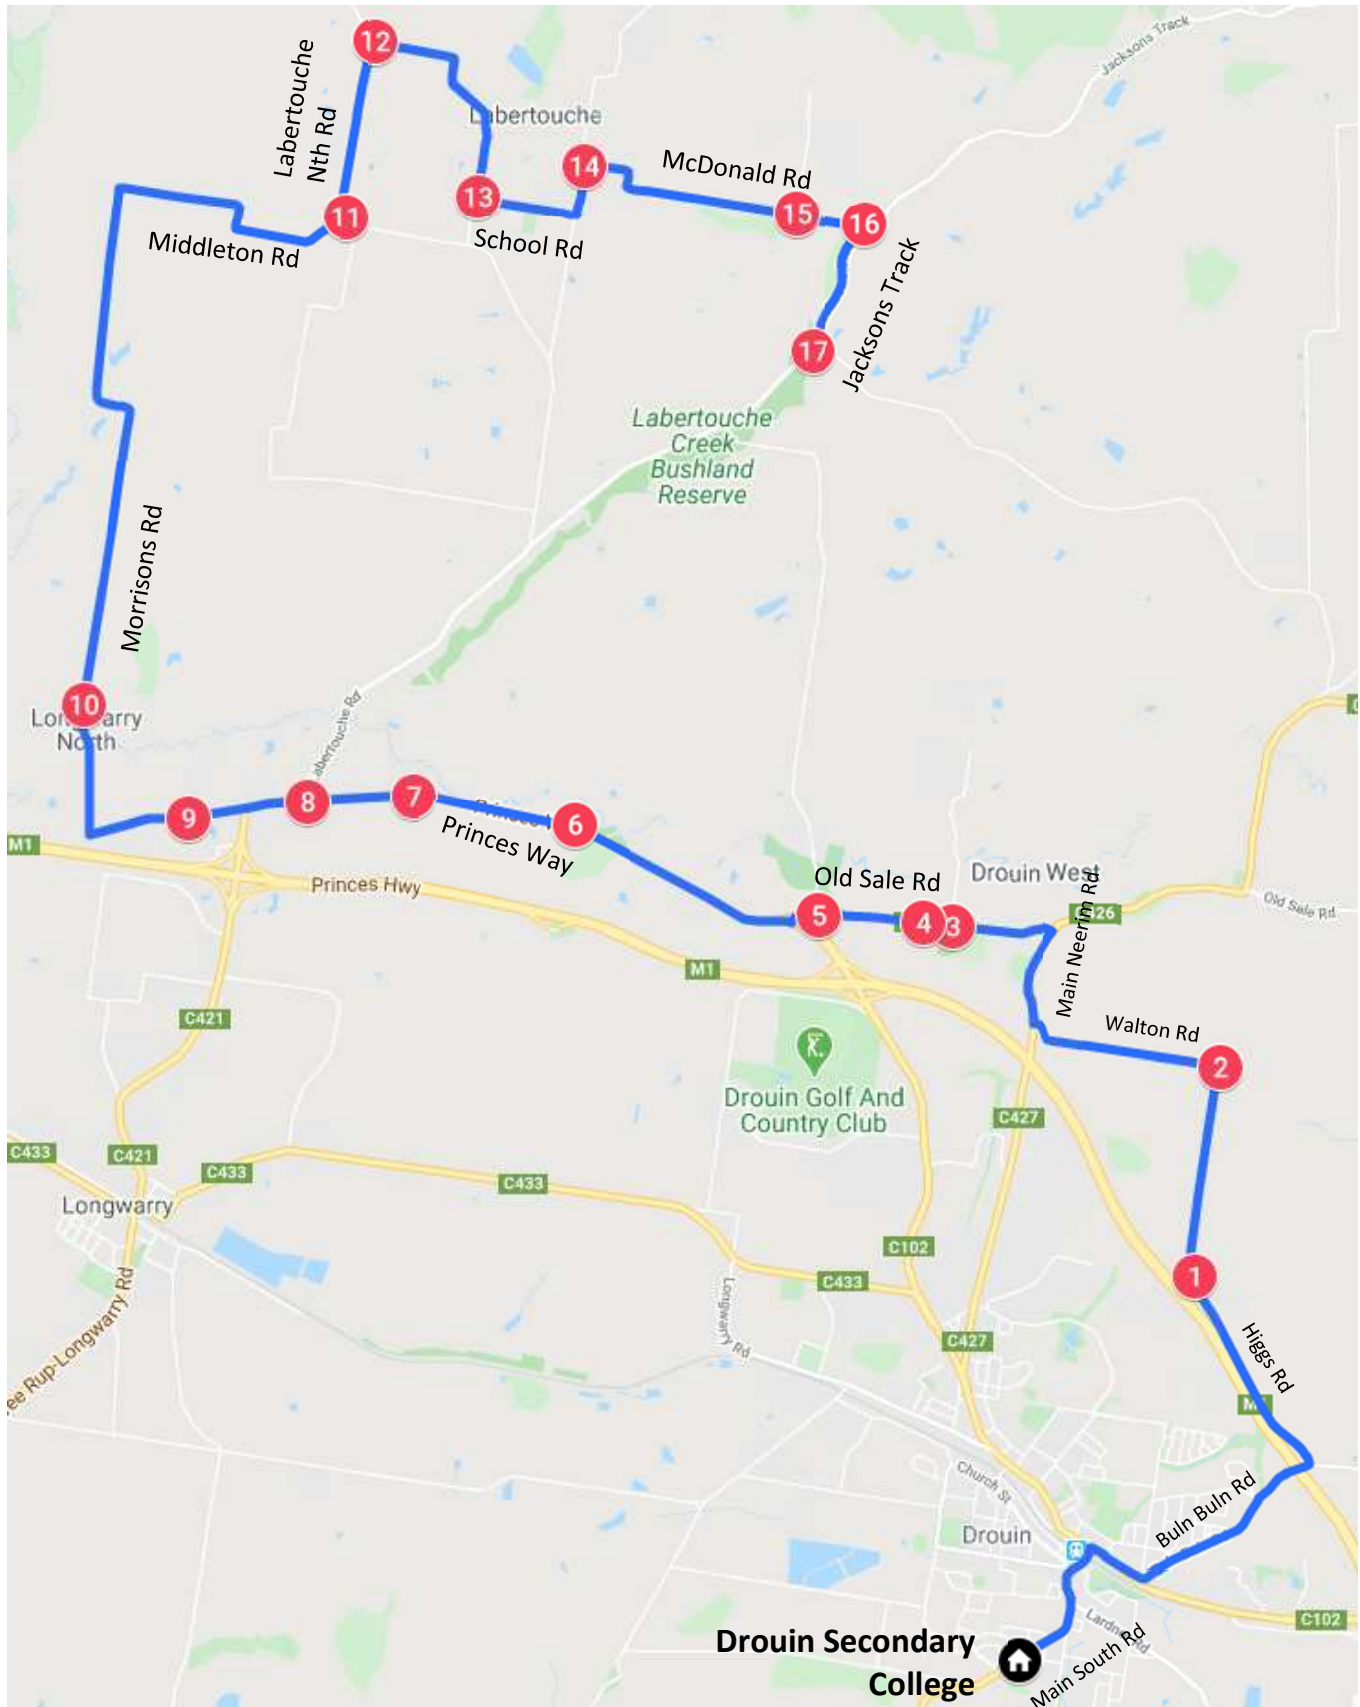

Labertouche – Morning Route

Drouin Secondary College

Labertouche – Morning Route

Drouin Secondary College

Stop	Description	Time
1	Corner of Princes Way & Potter Rd	7:35
2	Settlers Rest Caravan Park - 111 Morrisons Rd	7:38
3	Corner of Middleton Rd & Labertouche North Rd	7:43
4	Corner of Labertouche North Rd & Alcorn Rd	7:46
5	Corner of Alcorn Rd & School Rd	7:48
6	Corner of Forest Rd & McDonald Rd	7:51
7	Corner of McDonald Rd & Tonkin Rd	7:53
8	Corner of McDonald Rd & Jackson's Track	7:55
9	290 Jacksons Track	7:56
10	Corner Princes Way & Labertouche Rd	8:02
11	Corner Wiltshire Rd & Princes Way	8:03
12	450 Princes Way	8:04
13	Robin Hood Hotel – Corner of Old Sale Rd & Fisher Rd	8:07
14	101 Old Sale Road	8:08
15	Corner of Stock Road & Old Sale Road	8:09
16	Corner of Walton Rd & Higgs Rd	8:13
17	Corner of Higgs Rd & Boote Rd	8:16
18	Bennett Street Interchange	8:24
	Drouin Secondary College	8:30

Labertouche – Afternoon Route

Drouin Secondary College

Labertouche – Afternoon Route

Drouin Secondary College

Stop	Description	Time
	Drouin Secondary College	4:06
1	Corner of Higgs Rd & Boote Rd	4:13
2	Corner of Walton Rd & Higgs Rd	4:15
3	Corner of Stock Road & Old Sale Road	4:19
4	101 Old Sale Road	4:20
5	Robin Hood Hotel – Corner of Old Sale Rd & Fisher Rd	4:22
6	450 Princes Way	4:25
7	Corner Wiltshire Rd & Princes Way	4:26
8	Corner Mount Rd & Princes Way	4:27
9	Corner of Princes Way & Potter Rd	4:28
10	180 Morrisons Rd	4:30
11	Corner of Middleton Rd & Labertouche North Rd	4:36
12	Corner of Labertouche North Rd & Alcorn Rd	4:38
13	Corner of Alcorn Rd & School Rd	4:41
14	Corner of Forest Rd & McDonald Rd	4:43
15	Corner of McDonald Rd & Tonkin Rd	4:45
16	Corner of McDonald Rd & Jackson's Track	4:46
17	290 Jacksons Track	4:48
18	Corner of Jacksons Tk & Labertouche Rd	4:51