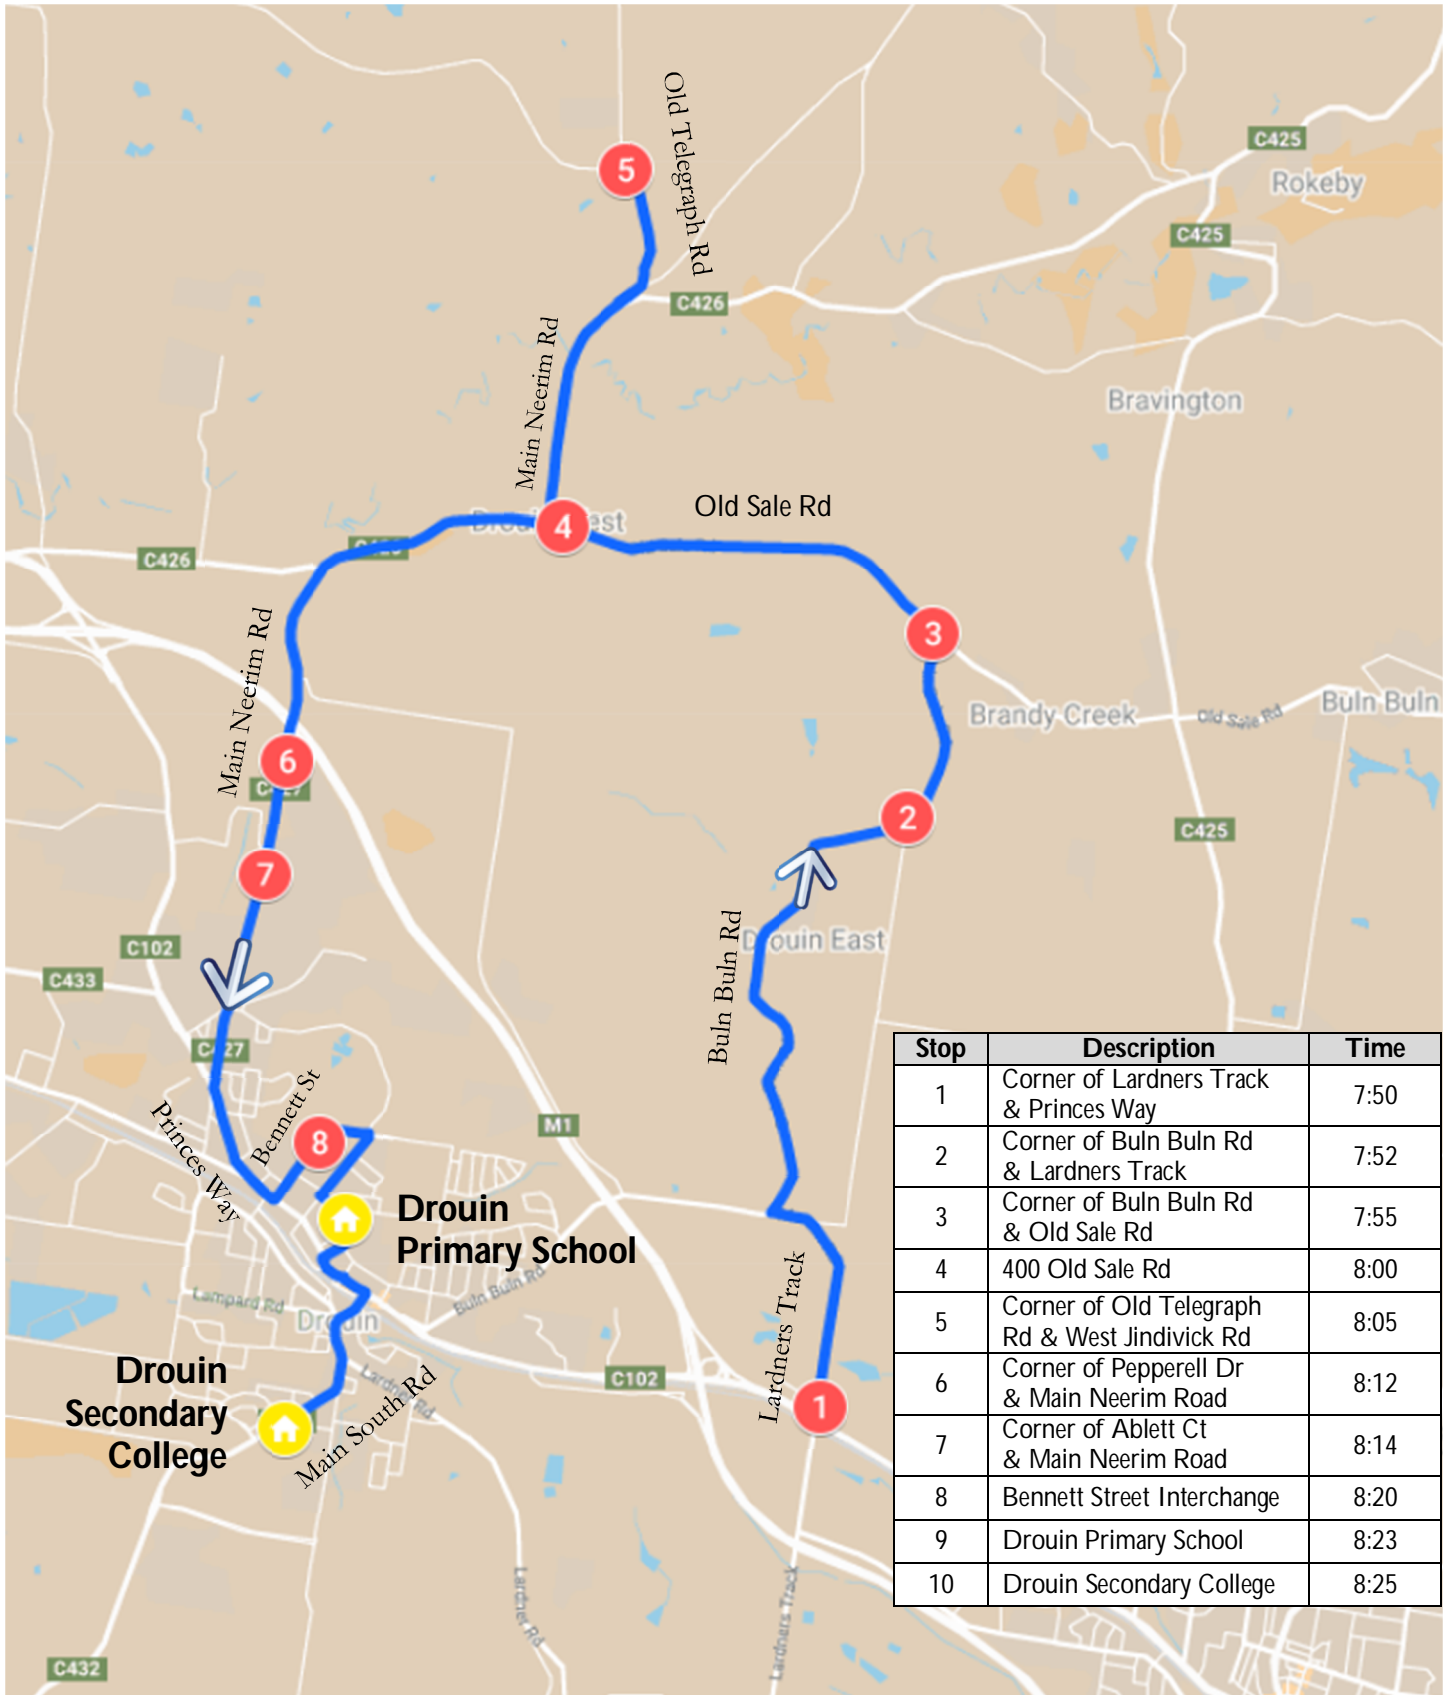

Drouin West – Morning Route

Drouin Secondary College

Drouin West – Afternoon Route

Drouin Secondary College