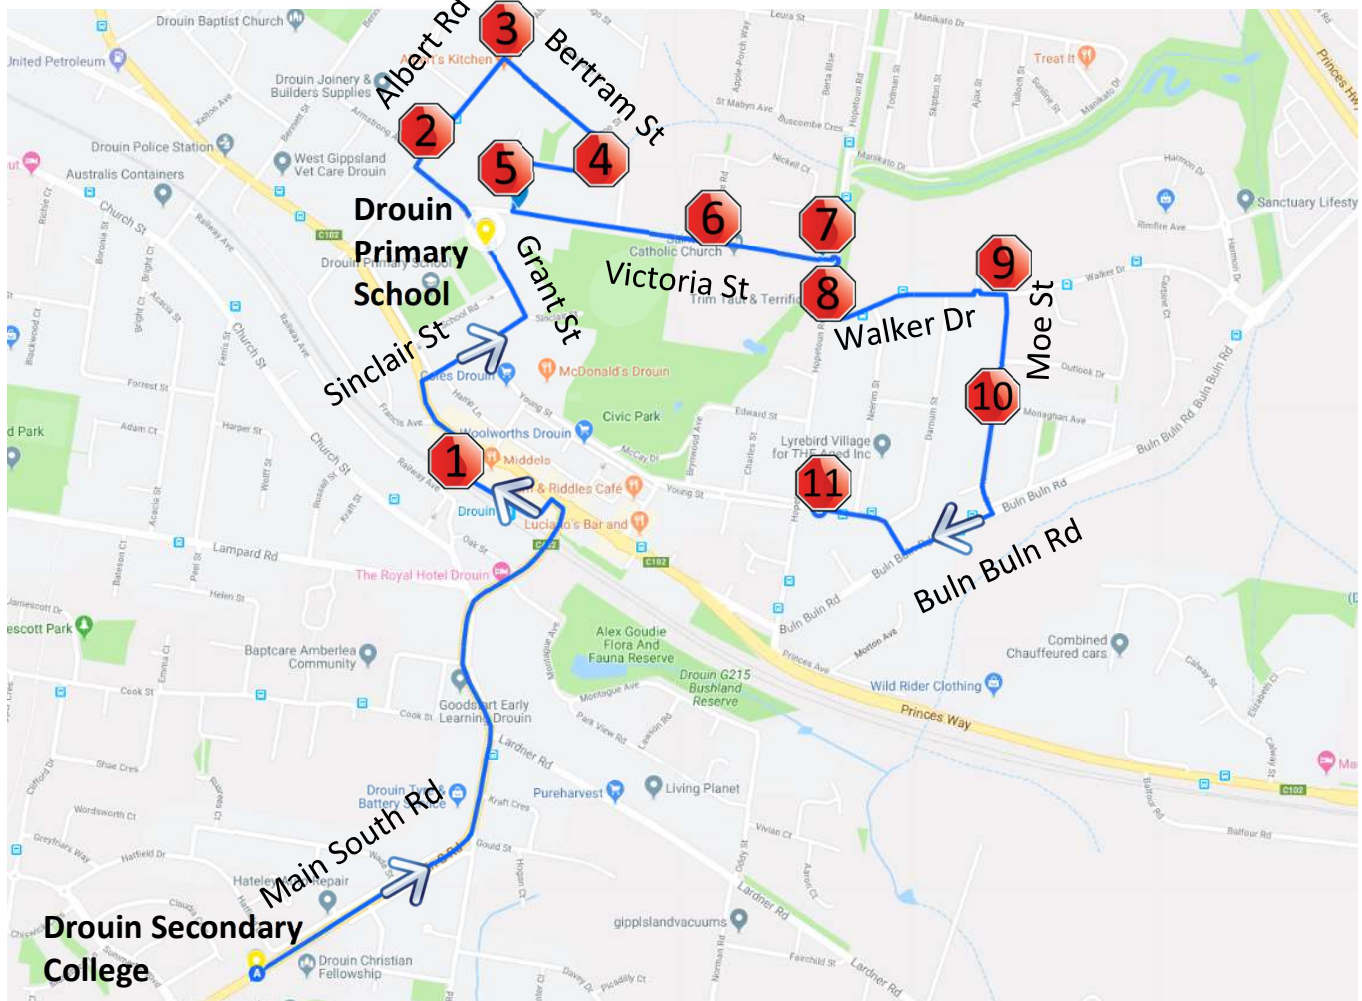

# Town Run #39 – Morning Route

Drouin East – Drouin Secondary College

Stop	Description	Time
1	17 Buln Buln Rd	8:30
2	Corner of Moe St & Monaghan Ave	8:31
3	Corner of Walker & Outlook Dr	8:32
4	Corner of Walker Dr & Darnum St	8:33
5	Corner of Walker Dr & Hopetoun Rd	8:34
6	Corner of Hopetoun Rd & Edward St	8:35
	Drouin Primary School	8:37
7	Corner of Albert Rd & Armstrong Ave	8:38
8	Corner of Albert Rd & Bertram St	8:39
9	Corner of Boanyoo & Alcorn St	8:40
10	Corner of Gulai & Victoria St	8:41
	Drouin Secondary College	8:45

# Town Run #39 – Afternoon Route

## Drouin Secondary College – Drouin East

Stop	Description	Time
	Drouin Secondary College	3:35
1	Drouin Train Station	3:37
	Drouin Primary School	3:38
2	Corner of Albert Rd & Armstrong Ave	3:39
3	Corner of Albert Rd & Bertram St	3:40
4	Corner of Boanyoo & Alcorn St	3:41
5	Corner of Gulai & Victoria St	3:42
6	Corner of Victoria St & Lawrence Rd	3:43
7	Corner of Victoria St & Hopetoun Rd	3:44
8	Corner of Hopetoun Rd & Walker Dr	3:45
9	Corner of Walker & Outlook Dr	3:46
10	Corner of Moe St & Monaghan Ave	3:47
11	Corner of Young St & Hopetoun Rd	3:48