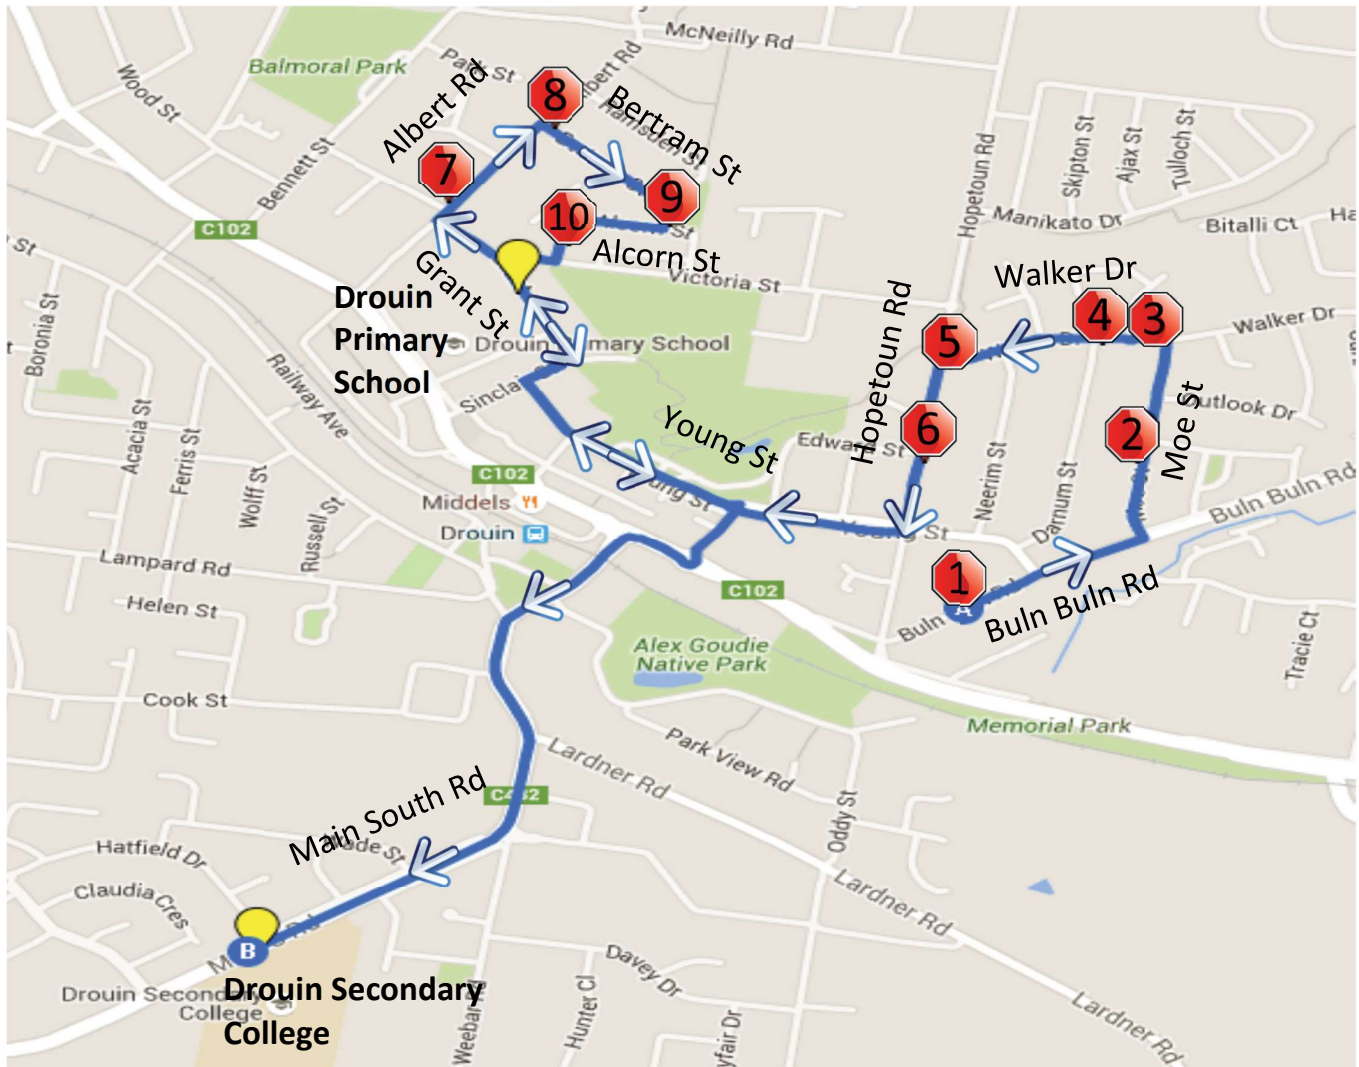

# Town Run #39 – Morning Route

Drouin East – Drouin Secondary College

Stop	Description	Time
1	17 Buln Buln Rd	8:30
2	Corner of Moe St & Monaghan Ave	8:31
3	Corner of Walker & Outlook Dr	8:32
4	Corner of Walker Dr & Darnum St	8:33
5	Corner of Walker Dr & Hopetoun Rd	8:34
6	Corner of Hopetoun Rd & Edward St	8:35
	Drouin Primary School	8:37
7	Corner of Albert Rd & Armstrong Ave	8:38
8	Corner of Albert Rd & Bertram St	8:39
9	Corner of Boanyoo & Alcorn St	8:40
10	Corner of Gulai & Victoria St	8:41
	Drouin Secondary College	8:45

# Town Run #39 – Afternoon Route

## Drouin Secondary College – Drouin East

Stop	Description	Time
	Drouin Secondary College	3:35
1	Drouin Train Station	3:37
	Drouin Primary School	3:38
2	Corner of Albert Rd & Armstrong Ave	3:39
3	Corner of Albert Rd & Bertram St	3:40
4	Corner of Boanyoo & Alcorn St	3:41
5	Corner of Gulai & Victoria St	3:42
6	Corner of Victoria St & Lawrence Rd	3:43
7	Corner of Victoria St & Hopetoun Rd	3:44
8	Corner of Hopetoun Rd & Walker Dr	3:45
9	Corner of Walker & Outlook Dr	3:46
10	Corner of Moe St & Monaghan Ave	3:47
11	Corner of Young St & Hopetoun Rd	3:48