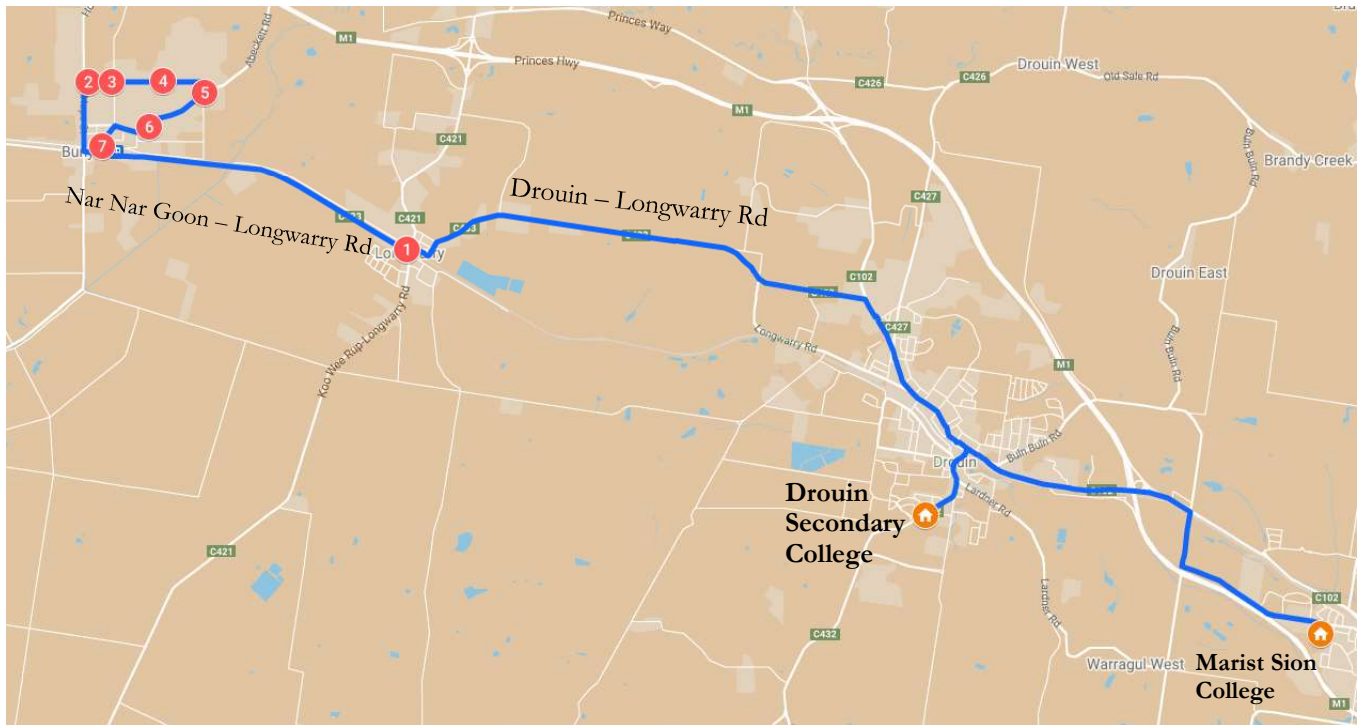

# Bunyip 2 – Morning Route

## Drouin Secondary College

# Bunyip 2 – Afternoon Route

Drouin Secondary College

Stop	Description	Time
	Marist Sion College	3:30
	Drouin Secondary College	3:40
1	Longwarry Train Station	3:50
2	Corner of Wattle Tree Rd & Hope St	3:58
3	Corner of Wattle Tree Rd & Nash Rd	3:59
4	Corner of Wattle Tree Rd & Greenhill Rd	4:00
5	Corner of Doran Rd & Abeckett Rd	4:02
6	28 Abeckett Rd	4:04
7	IGA – Main St, Bunyip	4:06