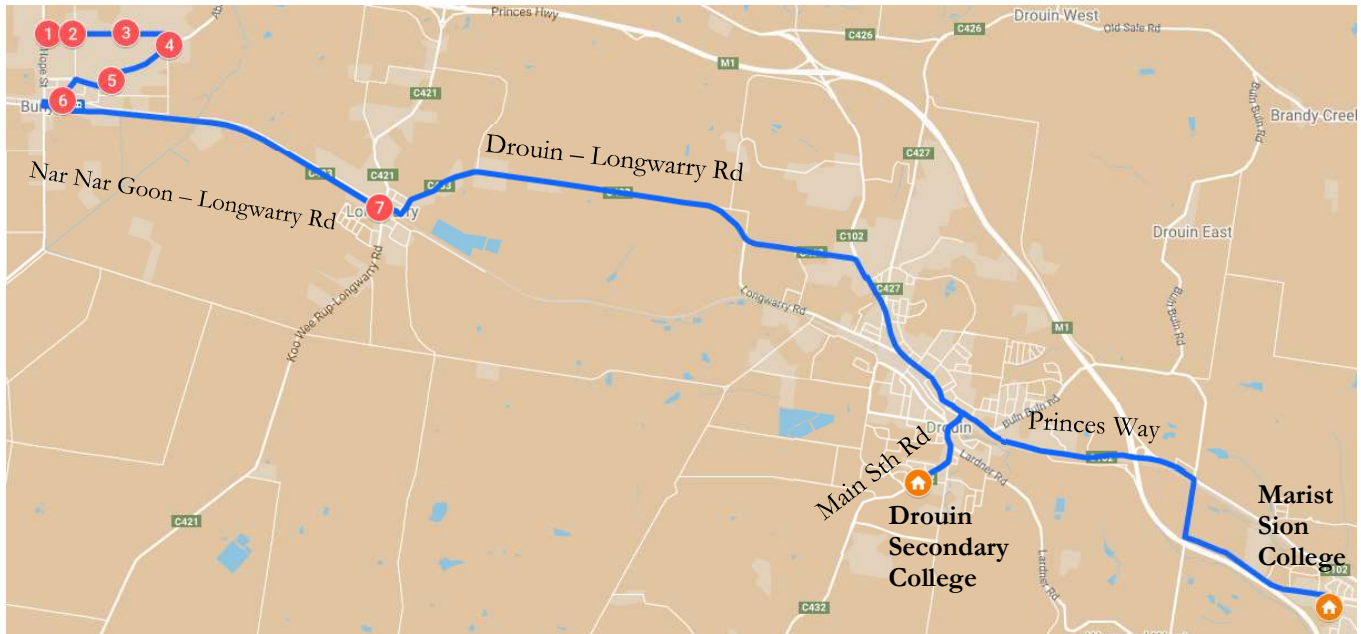

# Bunyip 2 – Morning Route

## Drouin Secondary College

# Bunyip 2 – Afternoon Route

Drouin Secondary College

Stop	Description	Time
	Marist Sion College	3:30
	Drouin Secondary College	3:40
1	Longwarry Train Station	3:50
2	Corner of Wattle Tree Rd & Hope St	3:58
3	Corner of Wattle Tree Rd & Nash Rd	3:59
4	Corner of Wattle Tree Rd & Greenhill Rd	4:00
5	Corner of Doran Rd & Abeckett Rd	4:02
6	28 Abeckett Rd	4:04
7	IGA – Main St, Bunyip	4:06